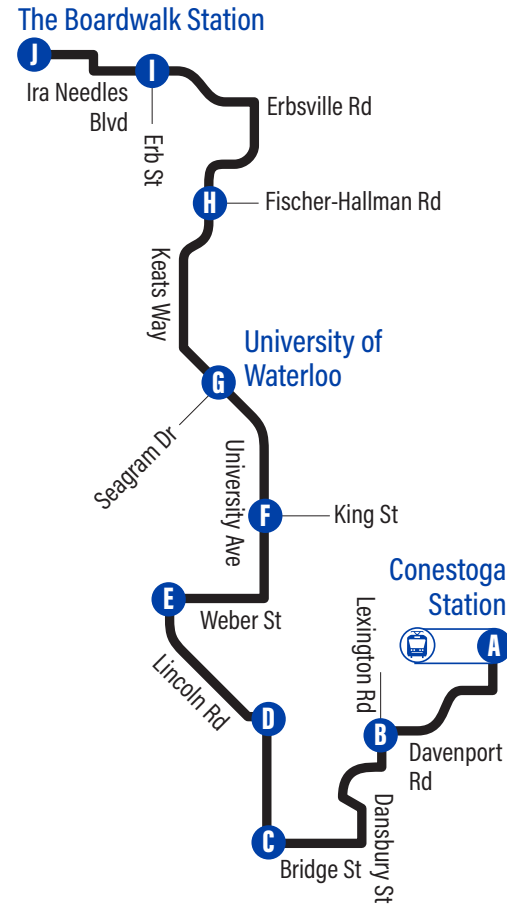

Keats-University

29

GRAND RIVER TRANSIT

Effective: April 20, 2020

Connection to 301 ION light rail

Time Point

519-585-7555 www.grt.ca TTY: 519-575-4608
Text: 57555 & key in your bus stop number