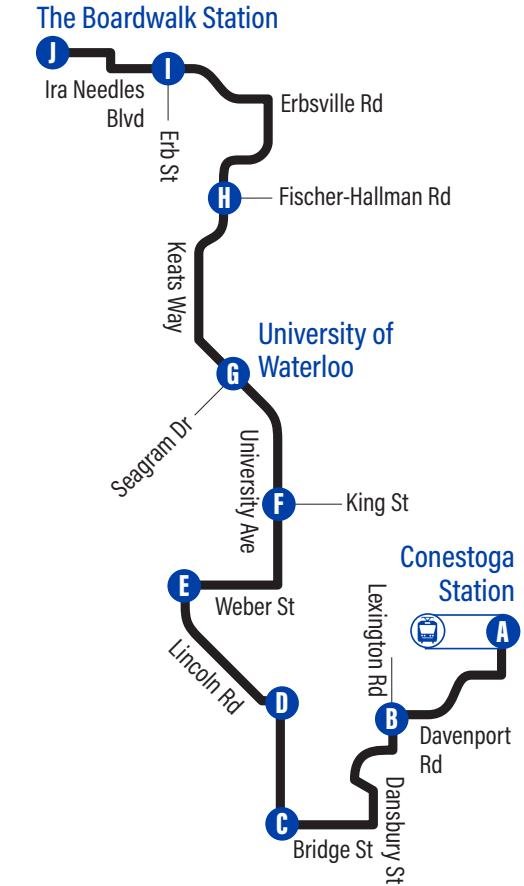

Effective: September 7, 2020

Connection to 301 ION light rail

Time Point

easyGO

519-585-7555 www.grt.ca TTY: 519-575-4608 Text: 57555 & key in your bus stop number