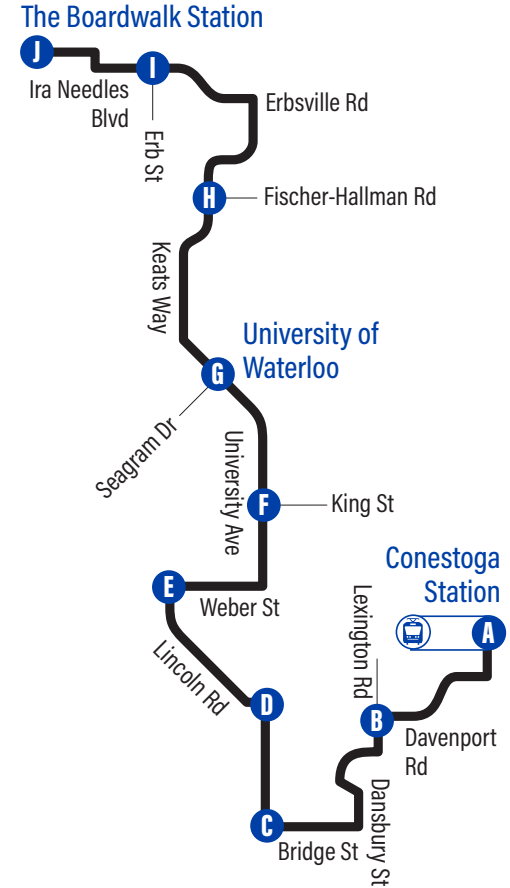

Effective: November 2, 2020

Connection to 301 ION light rail

Time Point

519-585-7555 www.grt.ca TTY: 519-575-4608

Text: 57555 & key in your bus stop number

easyGo logo