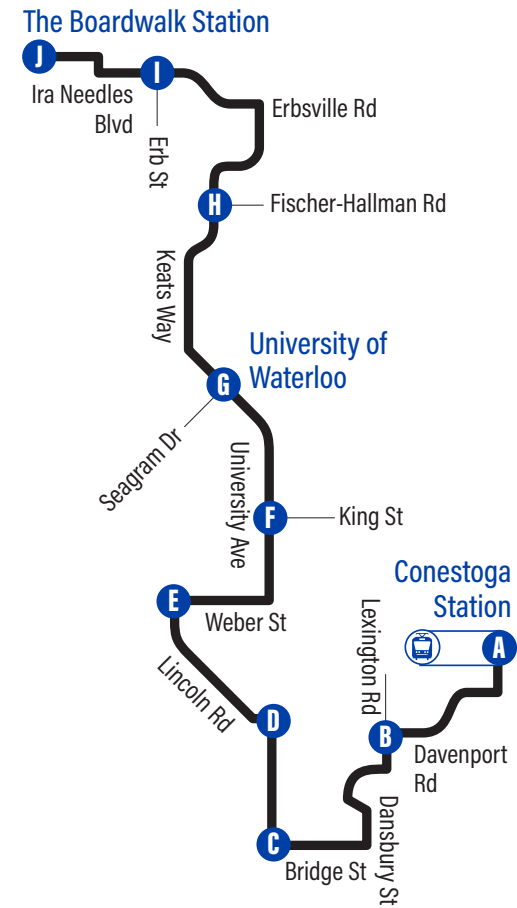

Keats-University

29

GRAND RIVER TRANSIT

Effective: January 4, 2021

Connection to
301 ION light rail

Time Point

519-585-7555 www.grt.ca TTY: 519-575-4608
Text: 57555 & key in your bus stop number