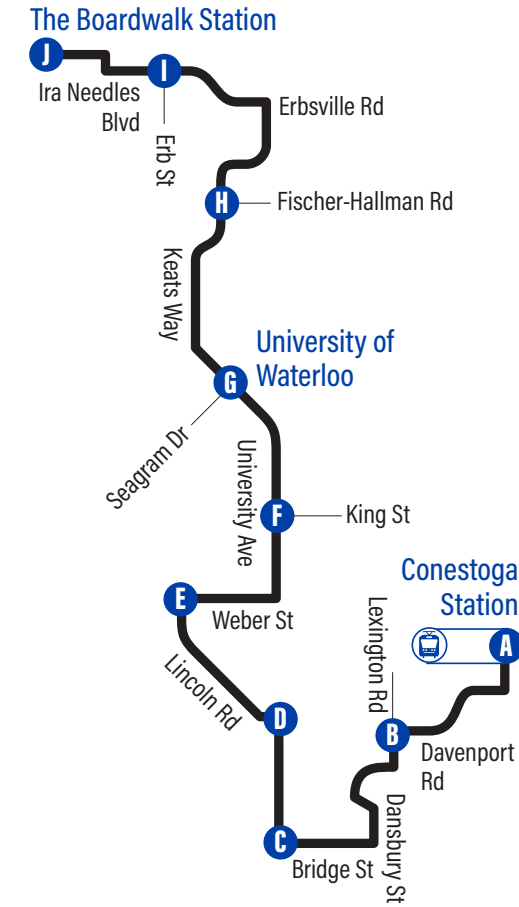

Keats-University

29

GRAND RIVER TRANSIT

Effective: April 5, 2021

Connection to 301 ION light rail

Time Point

519-585-7555 www.grt.ca TTY: 519-575-4608
Text: 57555 & key in your bus stop number