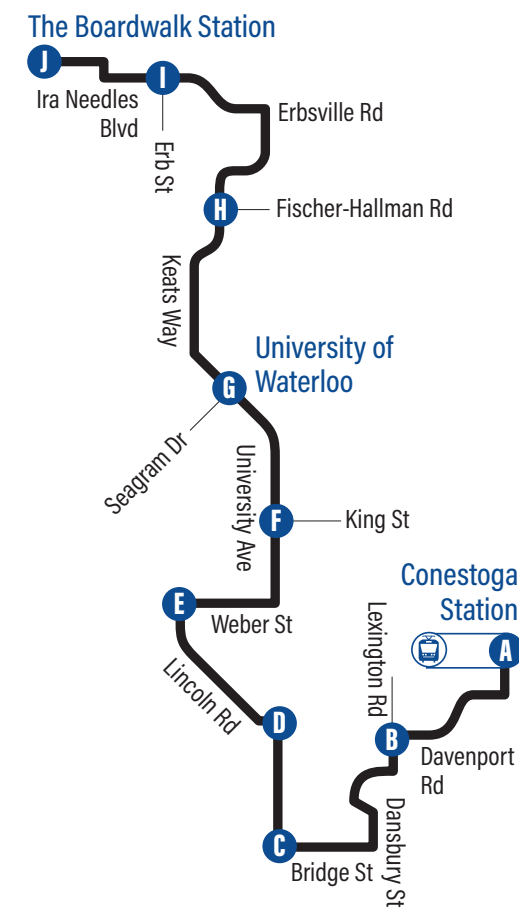

Keats-University

29

GRAND RIVER TRANSIT

Effective: January 3, 2022

Connection to 301 ION light rail

Time Point

519-585-7555 www.grt.ca TTY: 519-575-4608

Text: 57555 & key in your bus stop number