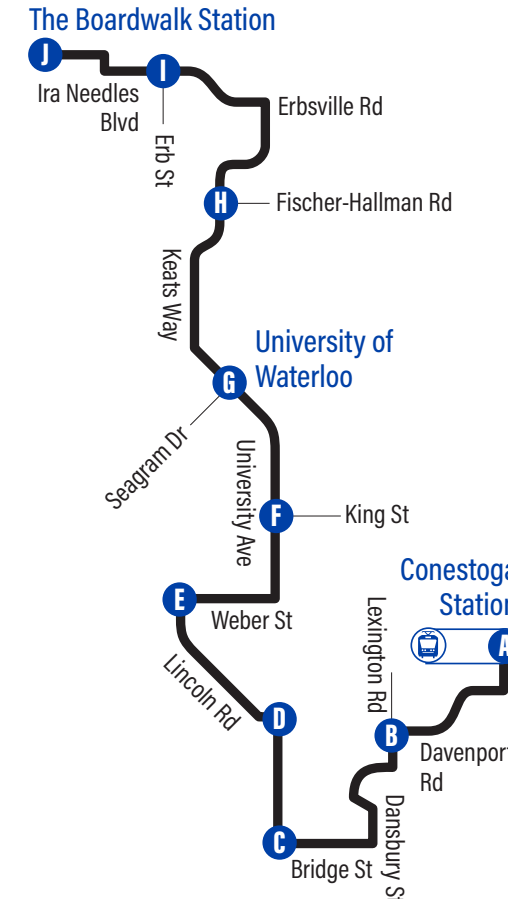

Keats-University

29

Effective: September 5, 2022

Connection to 301 ION light rail

Time Point

519-585-7555 www.grt.ca TTY: 519-575-4608
Text: 57555 & key in your bus stop number