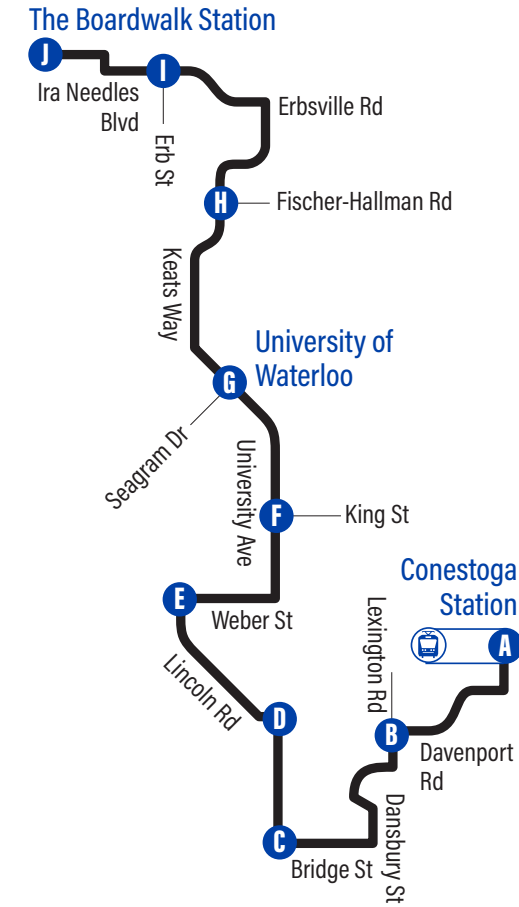

Keats-University

29

GRAND RIVER TRANSIT

Effective: January 2, 2023

Connection to 301 ION light rail

Time Point

519-585-7555 www.grt.ca TTY: 519-575-4608

Text: 57555 & key in your bus stop number