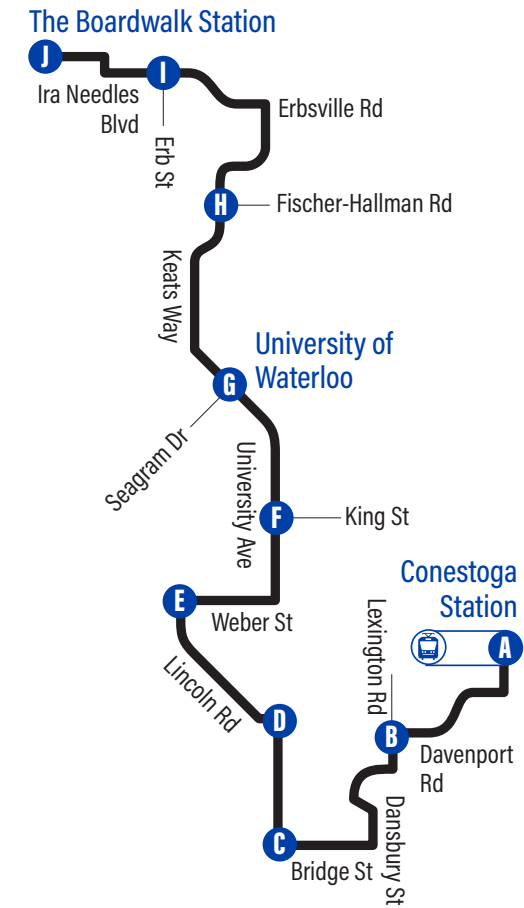

Keats-University
GRAND RIVER TRANSIT

29

Effective: September 4, 2023

Connection to 301 ION light rail
Time Point

519-585-7555 www.grt.ca TTY: 519-575-4608
Text: 57555 & key in your bus stop number