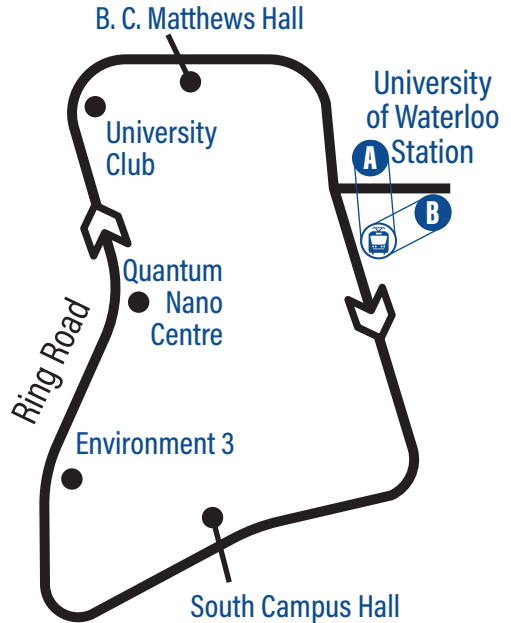

 **Ring Road**

GRT
GRAND RIVER TRANSIT

30

Effective: January 3, 2022

 Connection to
301 ION Train

 Time Point

 Stop location

For the most current bus stop listing,
visit **www.grt.ca**

 **easyGO** 

519-585-7555 www.grt.ca TTY: 519-575-4608
Text: 57555 & key in your bus stop number

Monday to Friday		Saturday	
Ring Road		Ring Road	
Depart	Arrive	Depart	Arrive
 University of Waterloo Station	 University of Waterloo Station	 University of Waterloo Station	 University of Waterloo Station
A	B	A	B
5:51	5:59	7:09	7:18
6:21	6:29	7:39	7:48
6:36	6:44	8:09	8:18
6:51	6:59	8:39	8:48
7:06	7:15	9:09	9:18
7:27	7:36	9:39	9:48
7:45	7:54	10:09	10:18
8:00	8:09	10:39	10:48
8:15	8:24	11:09	11:18
8:30	8:39	11:39	11:48
8:45	8:54	12:09	12:18
9:00	9:09	12:39	12:48
9:15	9:24	1:09	1:18
9:30	9:39	1:39	1:48
9:44	9:53	2:09	2:18
9:58	10:07	2:39	2:48
10:12	10:21	3:09	3:18
10:26	10:35	3:39	3:48
10:41	10:50	4:09	4:18
10:56	11:05	4:39	4:48
11:11	11:20	5:09	5:18
11:26	11:35	5:39	5:48
11:41	11:50	6:09	6:18
11:56	12:05	6:39	6:48
12:11	12:20	7:09	7:18
12:26	12:35	7:39	7:48
12:41	12:50	8:09	8:18
12:56	1:05	8:39	8:48
1:11	1:20	9:09	9:18
1:26	1:35	9:39	9:48
1:41	1:50	10:09	10:18
1:56	2:05	10:39	10:48
2:11	2:20	11:09	11:18
2:26	2:35	11:39	11:48
2:41	2:50	12:09	12:18
2:58	3:07		
3:15	3:24		
3:30	3:39		
3:46	3:55		
4:01	4:10		
4:16	4:25		
4:31	4:40		
4:46	4:55		
5:01	5:10		
5:16	5:25		
5:31	5:40		
5:46	5:55		
6:01	6:10		
6:14	6:23		
6:28	6:37		
6:41	6:50		
6:54	7:03		
7:24	7:33		
7:54	8:03		
8:24	8:33		
8:54	9:03		
9:24	9:33		
9:54	10:03		
10:23	10:31		
10:52	11:00		
11:20	11:28		
11:50	11:58		