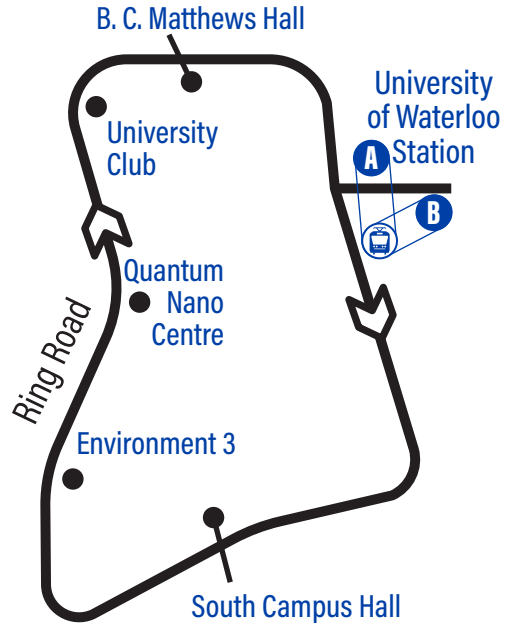

EasyGO makes taking transit easy

1. Online Trip Planner:
www.grt.ca
2. Next Bus Text: get information on the next bus times sent to your phone (does not apply to Flex Stops)
Text 57555 + (4 digit bus stop #)
3. Next Bus Call: call to hear the next bus times for your stop (does not apply to Flex Stops)
519-585-7555
4. EasyGO Real-Time Desktop Map: plan trips by seeing and click on different routes and stops
www.grt.ca

Ring Road

GRT
GRAND RIVER TRANSIT

30

Effective: January 2, 2023

For the most current bus stop listing,
visit www.grt.ca

easyGO

519-585-7555 www.grt.ca TTY: 519-575-4608
Text: 57555 & key in your bus stop number

 Connection to 301 ION train

| Bus Stops | |
|---|------|
| Ring Road | |
| A University of Waterloo Station | 1262 |
| Ring Rd. / U.W. - South Campus Hall | 2515 |
| Ring Rd. / U.W. - Environment 3 | 2516 |
| Ring Rd. / U.W. - Quantum Nano Centre | 2530 |
| Ring Rd. / U.W. - University Club | 2518 |
| Ring Rd. / U.W. - B. C. Matthews Hall | 2519 |
| B University of Waterloo Station | 1078 |