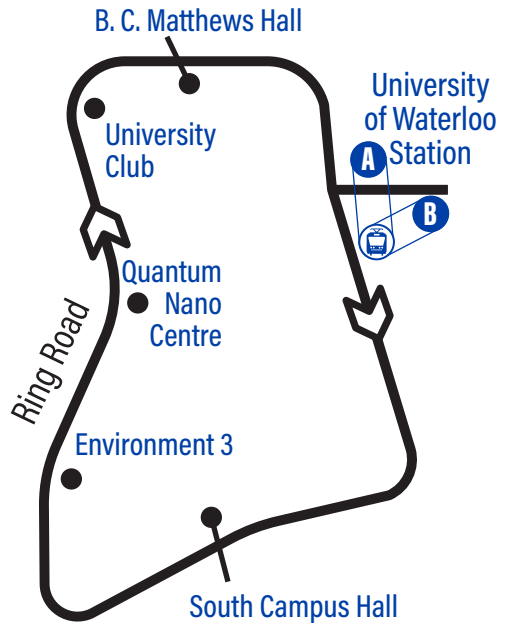

Ring Road

GRT
GRAND RIVER TRANSIT

30

Effective: September 4, 2023

EasyGO makes taking transit easy

1. Online Trip Planner:
www.grt.ca
2. Next Bus Text: get information on the next bus times sent to your phone (does not apply to Flex Stops)
Text 57555 + (4 digit bus stop #)
3. Next Bus Call: call to hear the next bus times for your stop (does not apply to Flex Stops)
519-585-7555
4. EasyGO Real-Time Desktop Map: plan trips by seeing and click on different routes and stops
www.grt.ca

	Connection to 301 ION Train
	Time Point
	Stop location

For the most current bus stop listing,
visit www.grt.ca

Monday to Friday		Saturday	
------------------	--	----------	--

Ring Road		Ring Road	
-----------	--	-----------	--

 Connection to 301 ION train

Bus Stops	
-----------	--

Ring Road	
-----------	--

A University of Waterloo Station	1264
Ring Rd. / U.W. - South Campus Hall	2515
Ring Rd. / U.W. - Environment 3	2516
Ring Rd. / U.W. - Quantum Nano Centre	2530
Ring Rd. / U.W. - University Club	2518
Ring Rd. / U.W. - B. C. Matthews Hall	2519
B University of Waterloo Station	1078