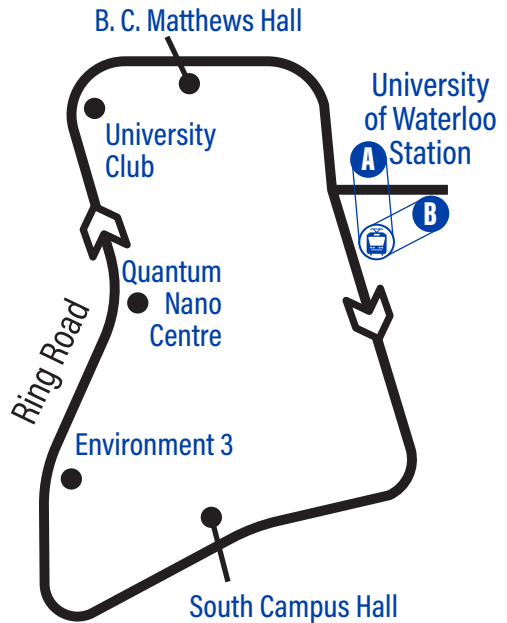

Ring Road

**GRT**  
GRAND RIVER TRANSIT

**30**

Effective: January 8, 2024

	Connection to <b>301 ION Train</b>
	Time Point
	Stop location

For the most current bus stop listing,  
visit [www.grt.ca](http://www.grt.ca)

Monday to Friday		Saturday	
Ring Road		Ring Road	
Depart	Arrive	Depart	Arrive
 University of Waterloo Station	 University of Waterloo Station	 University of Waterloo Station	 University of Waterloo Station
<b>A</b>	<b>B</b>	<b>A</b>	<b>B</b>
5:53	6:01	7:09	7:17
6:23	6:31	7:39	7:47
6:38	6:46	8:09	8:17
6:53	7:01	8:39	8:47
7:10	7:19	9:09	9:17
7:29	7:38	9:42	9:50
7:47	7:56	10:12	10:20
8:02	8:11	10:42	10:50
8:17	8:26	11:12	11:20
8:32	8:41	11:42	11:50
8:47	8:56	12:12	12:20
9:02	9:11	12:42	12:50
9:17	9:26	1:12	1:20
9:32	9:41	1:42	1:50
9:47	9:56	2:12	2:20
10:02	10:11	2:42	2:50
10:17	10:26	3:12	3:20
10:31	10:40	3:42	3:50
10:46	10:55	4:12	4:20
11:01	11:10	4:42	4:50
11:16	11:25	5:12	5:20
11:31	11:40	5:42	5:50
11:46	11:55	6:12	6:20
12:01	12:10	6:41	6:49
12:16	12:25	7:09	7:17
12:31	12:40	7:39	7:47
12:46	12:55	8:09	8:17
1:01	1:10	8:39	8:47
1:16	1:25	9:09	9:17
1:31	1:40	9:39	9:47
1:46	1:55	10:09	10:17
2:01	2:10	10:39	10:47
2:16	2:25	11:09	11:17
2:31	2:40	11:39	11:47
2:50	2:59	12:09	12:17
3:05	3:14		
3:20	3:29		
3:35	3:44		
3:50	3:59		
4:05	4:14		
4:20	4:29		
4:35	4:44		
4:50	4:59		
5:05	5:14		
5:20	5:29		
5:35	5:44		
5:50	5:59		
6:05	6:14		
6:18	6:27		
6:30	6:39		
6:45	6:54		
7:00	7:09		
7:30	7:39		
8:00	8:09		
8:30	8:39		
9:00	9:09		
9:30	9:39		
10:00	10:08		
10:25	10:33		
10:52	11:00		
11:22	11:30		
11:52	12:00		

 Connection to 301 ION train

Bus Stops	
Ring Road	
<b>A</b> University of Waterloo Station	1264
Ring Rd. / U.W. - South Campus Hall	2515
Ring Rd. / U.W. - Environment 3	2516
Ring Rd. / U.W. - Quantum Nano Centre	2530
Ring Rd. / U.W. - University Club	2518
Ring Rd. / U.W. - B. C. Matthews Hall	2519
<b>B</b> University of Waterloo Station	1078