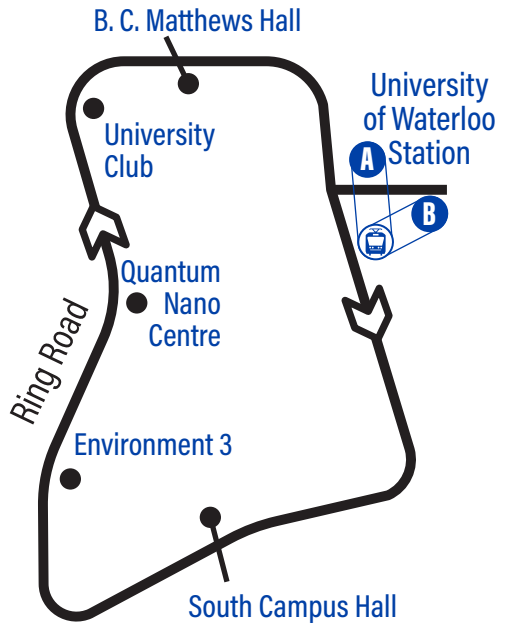

Ring Road

GRT
GRAND RIVER TRANSIT

30

Effective: June 24, 2024

EasyGO makes taking transit easy

1. Online Trip Planner:
grt.ca
2. Next Bus Text: get information on the next bus times sent to your phone (does not apply to Flex Stops)
Text 57555 + (4 digit bus stop #)
3. Next Bus Call: call to hear the next bus times for your stop (does not apply to Flex Stops)
519-585-7555
4. EasyGO Real-Time Desktop Map: plan trips by seeing and click on different routes and stops
grt.ca

	Connection to 301 ION Train
	Time Point
	Stop location

easyGO

Fares and schedules are subject to change without notice.
Weather and road conditions may cause schedule delays.

519-585-7555 www.grt.ca TTY: 519-575-4608
Text: 57555 & key in your bus stop number

Summer & Christmas Weekday Schedule

Ring Road

Depart >>> Arrive

 University of Waterloo Station A	 University of Waterloo Station B
5:50	5:59
6:20	6:29
6:35	6:44
6:50	6:59
7:07	7:17
7:24	7:34
7:41	7:51
8:00	8:10
8:18	8:28
8:33	8:43
8:48	8:58
9:03	9:13
9:18	9:28
9:33	9:43
9:48	9:58
10:17	10:27
10:44	10:54
11:14	11:24
11:44	11:54
12:14	12:24
12:44	12:54
1:14	1:24
1:44	1:54
2:14	2:24
2:29	2:39
2:45	2:55
3:01	3:11
3:19	3:29
3:35	3:45
3:50	4:00
4:05	4:15
4:20	4:30
4:35	4:45
4:50	5:00
5:05	5:15
5:20	5:30
5:35	5:45
5:50	6:00
6:05	6:14
6:17	6:26
6:29	6:38
6:44	6:53
6:57	7:06
7:26	7:35
7:56	8:05
8:26	8:35
8:56	9:05
9:26	9:35
9:56	10:04
10:24	10:32
10:50	10:58
11:16	11:24
11:46	11:54

Saturday Schedule

Ring Road

Depart >>> Arrive

 University of Waterloo Station A	 University of Waterloo Station B
7:09	7:17
7:39	7:47
8:09	8:17
8:39	8:47
9:09	9:17
9:42	9:50
10:12	10:20
10:42	10:50
11:12	11:20
11:42	11:50
12:12	12:20
12:42	12:50
1:12	1:20
1:42	1:50
2:12	2:20
2:42	2:50
3:12	3:20
3:42	3:50
4:12	4:20
4:42	4:50
5:12	5:20
5:42	5:50
6:12	6:20
6:41	6:49
7:09	7:17
7:39	7:47
8:09	8:17
8:39	8:47
9:09	9:17
9:39	9:47
10:09	10:17
10:39	10:47
11:09	11:17
11:39	11:47
12:09	12:17