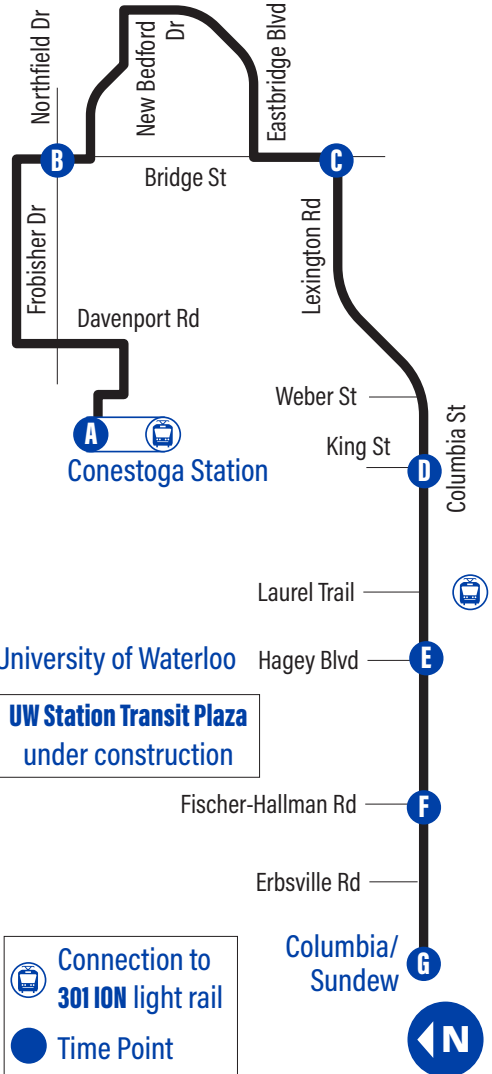

to Conestoga Station

G Columbia / Sundew	4023
Columbia / St Moritz	4019
Columbia / Lucerne	4021
Columbia / Salzburg	4018
Columbia / Erbsville	4012
Columbia / Cavendish	4013
Columbia / Bennington	4024
450 Columbia St. W.	4025
F Columbia / Fischer-Hallman	1116
Columbia / U.W. - Columbia Lake Village	1117
Columbia / Old Post	1118
Columbia / U.W. - Ron Eydt Village	1119
Columbia / U.W. - Village 1	1120
E Columbia / University Of Waterloo	3899
Columbia / Laurel Trail (U.W. Station)	5025
Columbia / Phillip	2521
Columbia / Lester	2522
Columbia / Albert	2523
Columbia / Hazel	2524
Columbia / Holly	2525
D Columbia / King	2526
Columbia / Weber	3773
Columbia / Marsland	3747
Lexington / Dearborn Pl.	3622
Lexington / Dearborn Blvd	3748
Lexington / Davenport	2817
Lexington / Dunvegan	3677
Lexington / Lee	2819
C Lexington / Bridge	3749
Bridge / Whitmore	3790
Bridge / Eastbridge	1925
Eastbridge / Cabot	1926
Eastbridge / Bonavista	1927
Eastbridge / Bluenose Park	1928
Eastbridge / New Bedford	1929
New Bedford / Starboard	3598
New Bedford / Chesapeake	3599
Chesapeake / Pleasant Bay	3443
Chesapeake / Chesapeake Cres.	1121
Bridge / Chesapeake (North)	4016
B Bridge / Labrador	4050
Frobisher / Bridge	3757
Frobisher / Superior	3758
Frobisher / McMurray	3759
Frobisher / Davenport	2067
Davenport / Northfield	1204
Davenport / Old Abbey	3393
A Conestoga Station	4005

Columbia

31

Effective: April 5, 2021

University of Waterloo

UW Station Transit Plaza
under construction

Connection to
301 ION light rail

Time Point

For the most current bus stop listing, visit www.grt.ca

519-585-7555 www.grt.ca TTY: 519-575-4608
Text: 57555 & key in your bus stop number