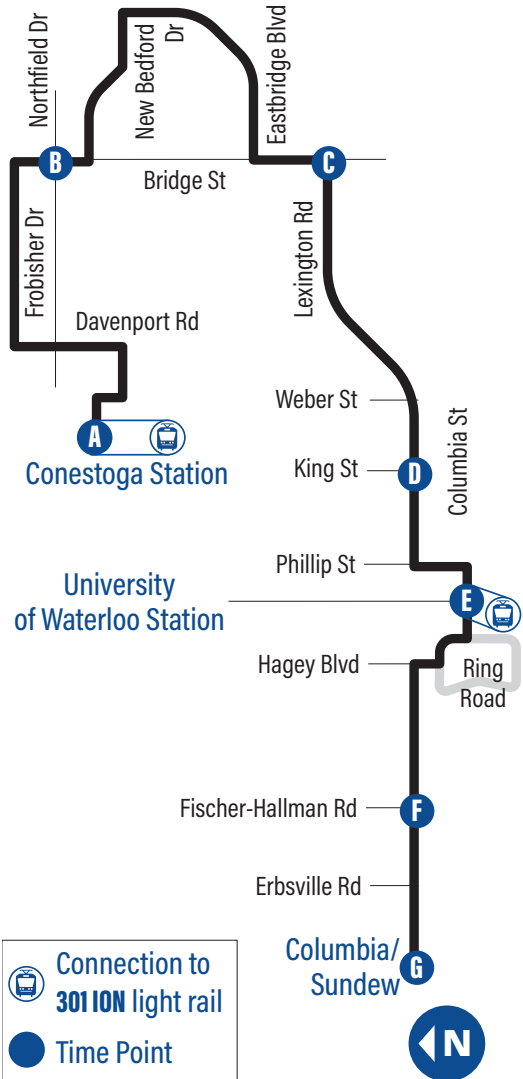

to Conestoga Station

G Columbia / Sundew	4023
Columbia / St Moritz	4019
Columbia / Lucerne	4021
Columbia / Salzburg	4018
Columbia / Erbsville	4012
Columbia / Cavendish	4013
Columbia / Bennington	4024
450 Columbia St. W.	4025
F Columbia / Fischer-Hallman	1116
Columbia / U.W. - Columbia Lake Village	1117
Columbia / Old Post	1118
Columbia / U.W. - Ron Eydtt Village	1119
Columbia / U.W. - Village 1	1120
Columbia / University of Waterloo	3899
E University Of Waterloo Station	1223
Columbia / Phillip	3887
Columbia / Lester	2522
Columbia / Albert	2523
Columbia / Hazel	2524
Columbia / Holly	2525
D Columbia / King	2526
Columbia / Weber	3773
Columbia / Marsland	3747
Lexington / Dearborn Pl.	3622
Lexington / Dearborn Blvd	3748
Lexington / Davenport	2817
Lexington / Dunvegan	3677
Lexington / Lee	2819
C Lexington / Bridge	3749
Bridge / Whitmore	3790
Bridge / Eastbridge	1925
Eastbridge / Cabot	1926
Eastbridge / Bonavista	1927
Eastbridge / Bluenose Park	1928
Eastbridge / New Bedford	1929
New Bedford / Starboard	3598
New Bedford / Chesapeake	3599
Chesapeake / Pleasant Bay	3443
Chesapeake / Chesapeake Cres.	1121
Bridge / Chesapeake (North)	4016
B Bridge / Labrador	4050
Frobisher / Bridge	3757
Frobisher / Superior	3758
Frobisher / McMurray	3759
Frobisher / Davenport	2067
Davenport / Northfield	1204
Davenport / Old Abbey	3393
A Conestoga Station	4005

Columbia

31

Effective: January 3, 2022

Connection to 301 ION light rail

Time Point

519-585-7555 www.grt.ca TTY: 519-575-4608
Text: 57555 & key in your bus stop number

For the most current bus stop listing, visit www.grt.ca