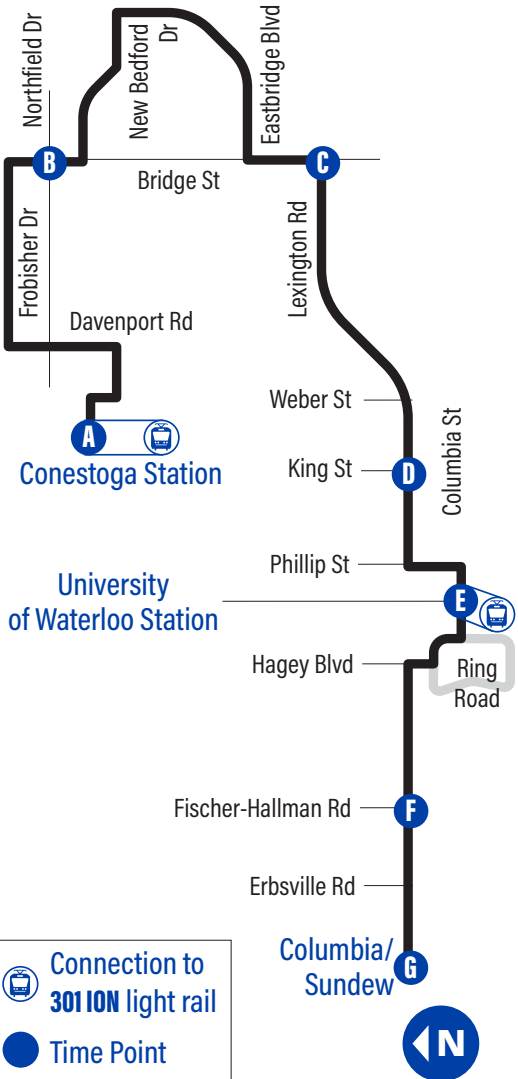

G Columbia / Sundew	4023
Columbia / St Moritz	4019
Columbia / Lucerne	4021
Columbia / Salzburg	4018
Columbia / Erbsville	4012
Columbia / Cavendish	4013
Columbia / Bennington	4024
450 Columbia St. W.	4025
F Columbia / Fischer-Hallman	1116
Columbia / U.W. - Columbia Lake Village	1117
Columbia / Old Post	1118
Columbia / U.W. - Ron Eydtt Village	1119
Columbia / U.W. - Village 1	1120
Columbia / University of Waterloo	3899
E University Of Waterloo Station	1223
Columbia / Phillip	3887
Columbia / Lester	2522
Columbia / Albert	2523
Columbia / Hazel	2524
Columbia / Holly	2525
D Columbia / King	2526
Columbia / Weber	3773
Columbia / Marsland	3747
Lexington / Dearborn Pl.	3622
Lexington / Dearborn Blvd	3748
Lexington / Davenport	2817
Lexington / Dunvegan	3677
Lexington / Lee	2819
C Lexington / Bridge	3749
Bridge / Whitmore	3790
Bridge / Eastbridge	1925
Eastbridge / Cabot	1926
Eastbridge / Bonavista	1927
Eastbridge / Bluenose Park	1928
Eastbridge / New Bedford	1929
New Bedford / Starboard	3598
New Bedford / Chesapeake	3599
Chesapeake / Pleasant Bay	3443
Chesapeake / Chesapeake Cres.	1121
Bridge / Chesapeake (North)	4016
B Bridge / Labrador	4050
Frobisher / Bridge	3757
Frobisher / Superior	3758
Frobisher / McMurray	3759
Frobisher / Davenport	2067
Davenport / Northfield	1204
Davenport / Old Abbey	3393
A Conestoga Station	4005

For the most current bus stop listing, visit www.grt.ca

Columbia

31

Effective: September 5, 2022

519-585-7555   www.grt.ca   TTY: 519-575-4608
Text: 57555 & key in your bus stop number