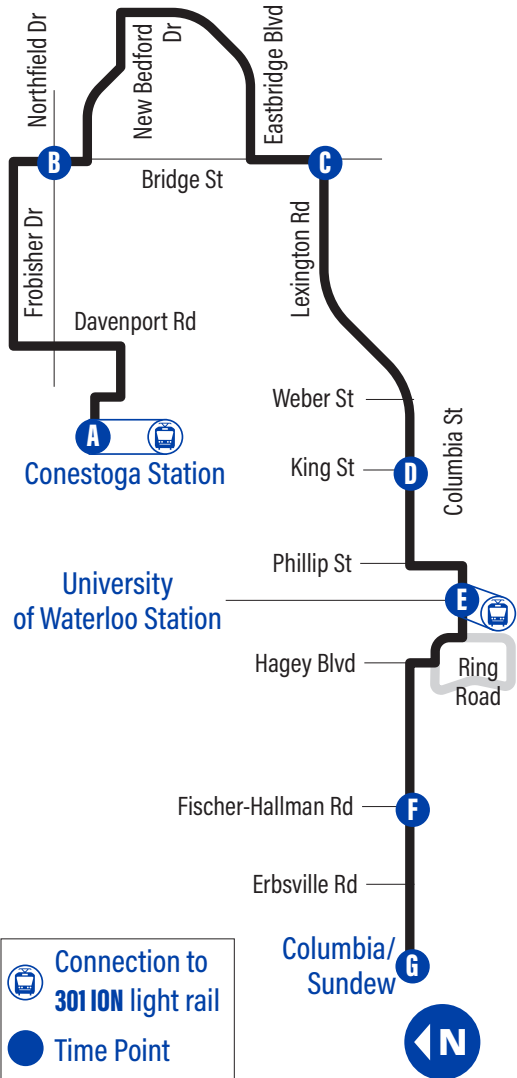

to Conestoga Station

G Columbia / Sundew	4023
Columbia / St Moritz	4019
Columbia / Lucerne	4021
Columbia / Salzburg	4018
Columbia / Erbsville	4012
Columbia / Cavendish	4013
Columbia / Bennington	4024
450 Columbia St. W.	4025
F Columbia / Fischer-Hallman	1116
Columbia / U.W. - Columbia Lake Village	1117
Columbia / Old Post	1118
Columbia / U.W. - Ron Eydtt Village	1119
Columbia / U.W. - Village 1	1120
Columbia / University of Waterloo	3899
E University Of Waterloo Station	1223
Columbia / Phillip	3887
Columbia / Lester	2522
Columbia / Albert	2523
Columbia / Hazel	2524
Columbia / Holly	2525
D Columbia / King	2526
Columbia / Weber	3773
Columbia / Marsland	3747
Lexington / Dearborn Pl.	3622
Lexington / Dearborn Blvd	3748
Lexington / Davenport	2817
Lexington / Dunvegan	3677
Lexington / Lee	2819
C Lexington / Bridge	3749
Bridge / Whitmore	3790
Bridge / Eastbridge	1925
Eastbridge / Cabot	1926
Eastbridge / Bonavista	1927
Eastbridge / Bluenose Park	1928
Eastbridge / New Bedford	1929
New Bedford / Starboard	3598
New Bedford / Chesapeake	3599
Chesapeake / Pleasant Bay	3443
Chesapeake / Chesapeake Cres.	1121
Bridge / Chesapeake (North)	4016
B Bridge / Labrador	4050
Frobisher / Bridge	3757
Frobisher / Superior	3758
Frobisher / McMurray	3759
Frobisher / Davenport	2067
Davenport / Northfield	1204
Davenport / Old Abbey	3393
A Conestoga Station	4005

Columbia

31

Effective: April 24, 2023

Connection to 301 ION light rail

Time Point

519-585-7555 www.grt.ca TTY: 519-575-4608
Text: 57555 & key in your bus stop number

For the most current bus stop listing, visit www.grt.ca