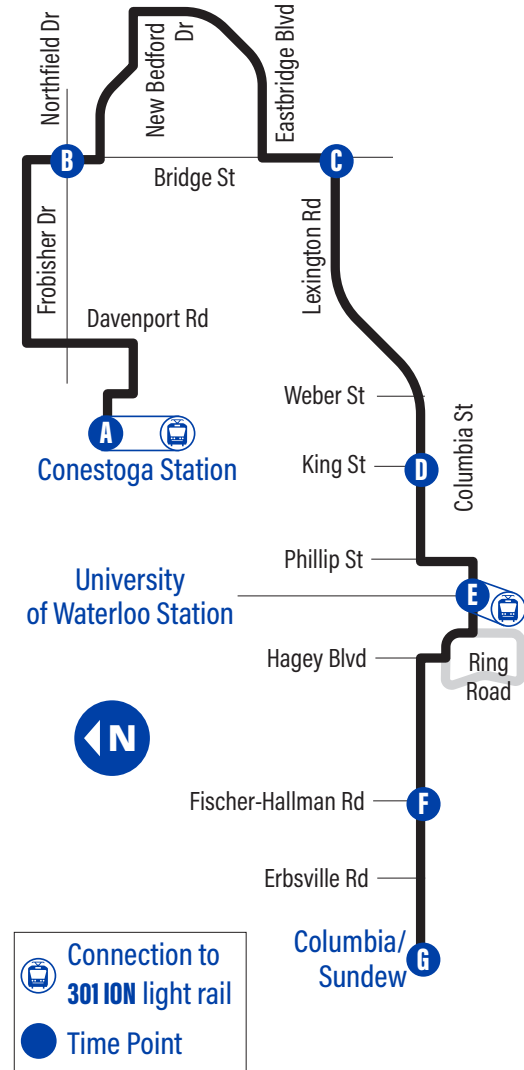

For the most current bus stop listing, visit www.grt.ca

Columbia

31

Effective: September 4, 2023

519-585-7555 www.grt.ca TTY: 519-575-4608
Text: 57555 & key in your bus stop number