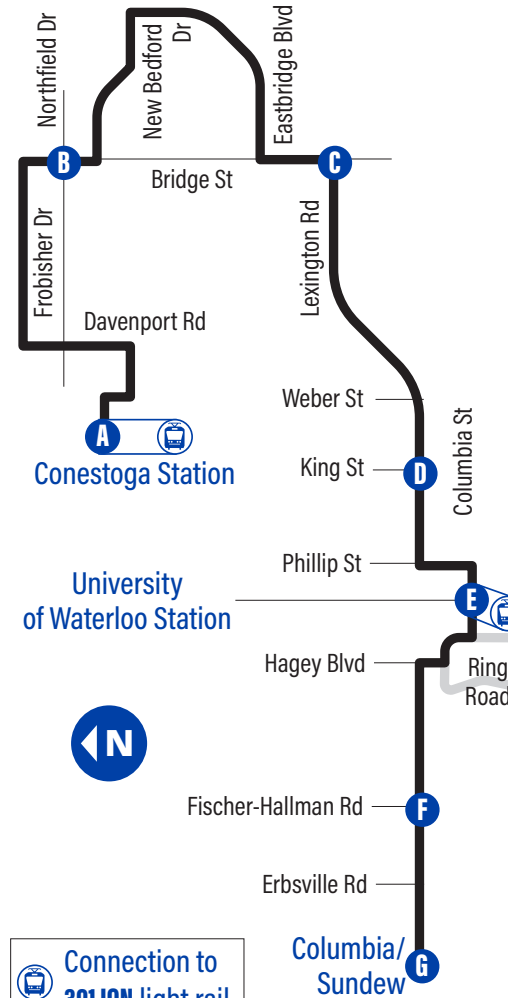

to Conestoga Station

G Columbia / Sundew 4023	
Columbia / Platinum	1214
Columbia / St Moritz	4019
Columbia / Lucerne	4021
Columbia / Salzburg	4018
Columbia / Erbsville	4012
Columbia / Cavendish	4013
Columbia / Bennington	4024
450 Columbia St. W.	4025
F Columbia / Fischer-Hallman 1116	
Columbia / U.W. - Columbia Lake Village	1117
Columbia / U.W. - Ron Eydtt Village	1119
Columbia / U.W. - Village 1	1120
Columbia / University of Waterloo	3899
E University Of Waterloo Station 1223	
Columbia / Phillip	3887
Columbia / Lester	2522
Columbia / Albert	2523
Columbia / Hazel	2524
Columbia / Holly	2525
D Columbia / King 2526	
Columbia / Weber	3773
Columbia / Marsland	3747
Lexington / Dearborn Pl.	3622
Lexington / Dearborn Blvd	3748
Lexington / Davenport	2817
Lexington / Dunvegan	3677
Lexington / Lee	2819
C Lexington / Bridge 3749	
Bridge / Eastbridge	1925
Eastbridge / Cabot	1926
Eastbridge / Bonavista	1927
Eastbridge / Bluenose Park	1928
Eastbridge / New Bedford	1929
New Bedford / Starboard	3598
New Bedford / Chesapeake	3599
Chesapeake / Pleasant Bay	3443
Chesapeake / Chesapeake Cres.	1121
Bridge / Chesapeake (North)	4016
B Bridge / Labrador 4050	
Frobisher / Bridge	3757
Frobisher / Superior	3758
Frobisher / McMurray	3759
Frobisher / Davenport	2067
Davenport / Northfield	1204
Davenport / Old Abbey	3393
A Conestoga Station 4005	

For the most current bus stop listing, visit grt.ca

Columbia

31

Effective: April 28, 2025

Connection to 301 ION light rail

Time Point

519-585-7555 grt.ca
Text: 57555 & key in your bus stop number

Monday to Friday Schedule