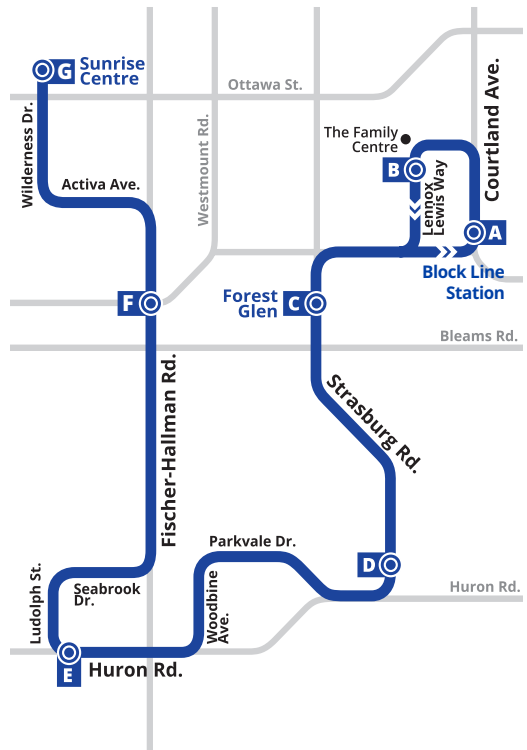

EasyGO makes taking transit easy

1. Online Trip Planner:
www.grt.ca
2. Next Bus Text: get information on the next bus times sent to your phone (does not apply to Flex Stops)
Text 57555 + (4 digit bus stop #)
3. Next Bus Call: call to hear the next bus times for your stop (does not apply to Flex Stops)
519-585-7555
4. EasyGO Mobile: GRT's official mobile application for real-time bus departure information
Available on Android, Blackberry, iOS & Windows App Stores
5. EasyGO Real-Time Desktop Map: plan trips by seeing and click on different routes and stops
www.grt.ca

Effective: April 29, 2019

Weekdays Only

(No Saturday/Sunday/Holiday Service)

To Block Line Station

Sunrise Centre (Depart) G	Westmount / Fisher-Hallman F	Ludolph / Huron E	Strasburg / Huron D	Forest Glen (Depart) C	Block Line Station (Arrive) A
5:44	5:49	5:57	6:05		
6:14	6:19	6:27	6:35	6:45	6:51
6:43	6:48	6:56	7:05	7:15	7:22
7:11	7:17	7:26	7:35	7:45	7:52
7:41	7:47	7:56	8:05	8:15	8:22
8:11	8:17	8:26	8:35	8:45	8:52
8:41	8:47	8:56	9:05	9:15	9:22
9:11	9:17	9:26	9:34	9:45	9:52
9:43	9:49	9:57	10:05	10:15	10:22
10:13	10:19	10:27	10:35	10:45	10:52
10:43	10:49	10:57	11:05	11:15	11:22
11:13	11:19	11:27	11:35	11:45	11:52
11:43	11:49	11:57	12:05	12:15	12:22
12:13	12:19	12:27	12:35	12:45	12:52
12:43	12:49	12:57	1:05	1:15	1:22
1:13	1:19	1:27	1:35	1:45	1:52
1:43	1:49	1:57	2:05	2:15	2:22
2:11	2:17	2:25	2:34	2:45	2:52
2:41	2:47	2:55	3:04	3:15	3:22
3:11	3:17	3:25	3:34	3:45	3:52
3:41	3:47	3:55	4:04	4:15	4:22
4:11	4:17	4:25	4:34	4:45	4:52
4:41	4:47	4:55	5:04	5:15	5:22
5:11	5:17	5:25	5:34	5:45	5:52
5:43	5:49	5:57	6:05	6:15	6:21
6:13	6:19	6:27	6:35	6:45	6:51
6:43	6:49	6:57	7:05	7:15	7:21
7:13	7:19	7:27	7:35	7:45	7:51
7:43	7:49	7:57	8:05	8:15	8:21
8:13	8:19	8:27	8:35	8:45	8:51
8:43	8:49	8:57	9:05	9:15	9:21
9:13	9:19	9:27	9:35	9:45	9:51
9:43	9:49	9:57	10:05	10:15	10:21
10:13	10:19	10:27	10:35	10:45	10:51
10:43	10:49	10:57	11:05		