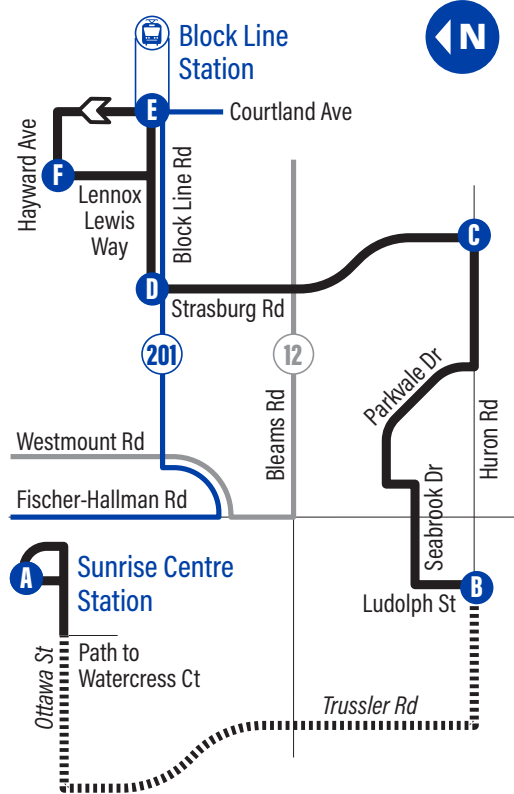

to Sunrise Centre Station

E Block Line Station	2026
Hayward / Courtland	2027
F Lennox Lewis / The Family Centre	2085
Lennox Lewis / Activa Sportsplex	1032
Block Line / St Marys High School	3474
Block Line / Hanover	1033
Block Line / Kingswood	2086
Block Line / Country Hill	2087
D Strasburg / Block Line	2884
Strasburg / Forest Glen Plaza	1548
Strasburg / Old Country	1773
Strasburg / Bleams	1774
Strasburg / Shoemaker	1776
Strasburg / Mcintyre	1804
Strasburg / Trillium	1805
Strasburg / Battler	1806
Strasburg / Huron Heights Secondary School	1807
C Strasburg / Huron	1808
Huron / Parkvale	3733
Parkvale / Huron Natural Area	3734
Parkvale / Woodbine	3735
Parkvale / Parkvale Park	3736
Parkvale / Woodbine	3737
Seabrook / Valencia (Temporary Stop)	5015
Seabrook / Fischer-Hallman	3700
Ludolph / Olivia	3701
Ludolph / West Oak	3702
B Ludolph / Huron	3703
Ottawa / Path to Watercress	2963
A Sunrise Centre Station	1672

Huron

GRT
GRAND RIVER TRANSIT

33

Effective: September 7, 2020
Detour Routing

Connection to
301 ION light rail

Time Point

Detour Route
(non-stop)

For service on
Fischer-Hallman
Road, use routes:

(201) iXpress

(12) Westmount

easyGO

519-585-7555 www.grt.ca TTY: 519-575-4608
Text: 57555 & key in your bus stop number