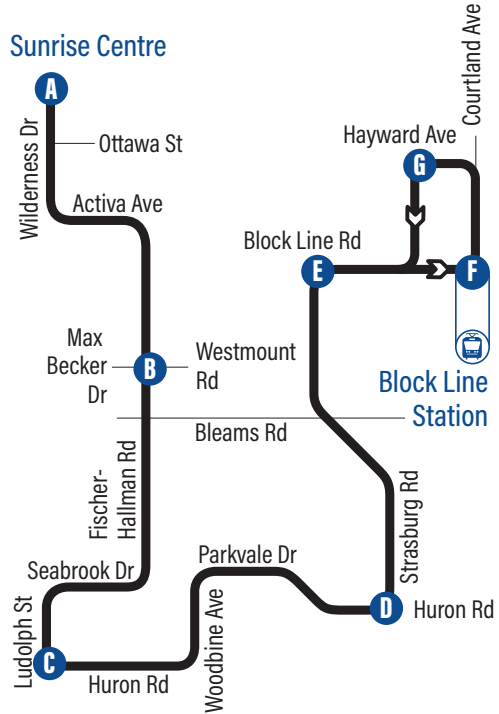

F Block Line Station 2026

C Sunrise Centre Station 1672

to Sunrise Centre Station

F Block Line Station 2026

Hayward / Courtland	2027

G Lennox Lewis / The Family Centre 2085

Lennox Lewis / Activa Sportsplex	1032
Block Line / St Marys High School	3474
Block Line / Hanover	1033
Block Line / Kingswood	2086
Block Line / Country Hill	2087

E Strasburg / Block Line 2884

Strasburg / Forest Glen Plaza	1548
Strasburg / Old Country	1773
Strasburg / Bleams	1774
Strasburg / Shoemaker	1776
Strasburg / McIntyre	1804
Strasburg / Trillium	1805
Strasburg / Battler	1806
Strasburg / Huron Heights Secondary School	1807

D Strasburg / Huron 1808

Huron / Parkvale	3733
Parkvale / Huron Natural Area	3734
Parkvale / Woodbine	3735
Parkvale / Parkvale Park	3736
Parkvale / Woodbine	3737
Woodbine / Sophia	3738
Woodbine / Huron	3739
Huron / Fischer-Hallman	3632

C Ludolph / Huron 3633

Ludolph / West Oak	3634
Ludolph / Olivia	3635
Seabrook / Fischer-Hallman	3636
Fischer-Hallman / Portuguese Club	3666
Fischer-Hallman / Bleams	3667
Fischer-Hallman / Rockwood	3668

B Fischer-Hallman / Westmount 3895

Fischer-Hallman / Cotton Grass	3669
Fischer-Hallman / Path To Bush Clover	3670
Activa / Grey Fox	2076
Activa / Wilderness	2987

Wilderness / Mountain Mint	2988
Wilderness / Grey Fox	2989

C Sunrise Centre Station 1672

Huron

GRT
GRAND RIVER TRANSIT

33

Effective: December 21, 2020

Sunrise Centre

Connection to 301 ION light rail

Time Point