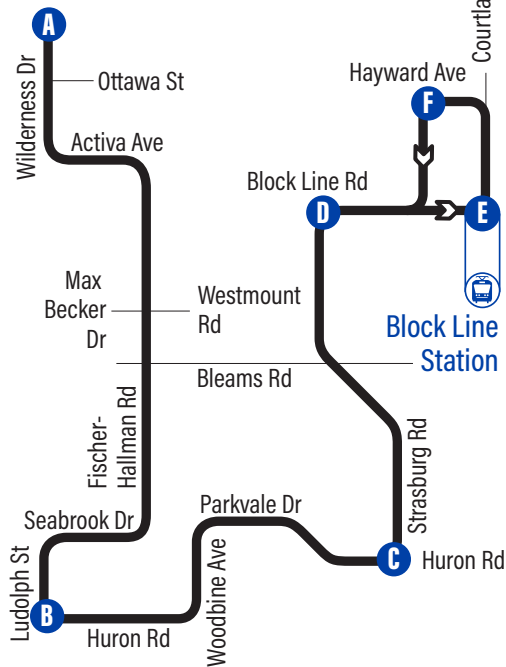

C Strasburg / Huron 2016

Strasburg / Huron Heights Secondary School	1840
Strasburg / Battler	1841
Strasburg / Trillium	1842
1455 Strasburg Rd.	1843
Strasburg / McIntyre	1844
Strasburg / Shoemaker	1845
Strasburg / Bleams	1864
Strasburg / Old Country	1865
Strasburg / Forest Glen Plaza	1666

D Block Line / Strasburg 1973

Block Line / Country Hill	1025
Block Line / Kingswood	1028
Block Line / Fallowfield	2024
Block Line / St Marys High School	2025

E Block Line Station 2026

to Sunrise Centre Station

F Block Line Station 2026

Hayward / Courtland	2027

E Lennox Lewis / The Family Centre 2085

Lennox Lewis / Activa Sportsplex	1032
Block Line / St Marys High School	3474
Block Line / Hanover	1033
Block Line / Kingswood	2086
Block Line / Country Hill	2087

D Strasburg / Block Line 2884

Strasburg / Forest Glen Plaza	1548
Strasburg / Old Country	1773
Strasburg / Bleams	1774
Strasburg / Shoemaker	1776
Strasburg / McIntyre	1804
Strasburg / Trillium	1805
Strasburg / Battler	1806
Strasburg / Huron Heights Secondary School	1807

C Strasburg / Huron 1808

Huron / Parkvale	3733
Parkvale / Huron Natural Area	3734
Parkvale / Woodbine	3735
Parkvale / Parkvale Park	3736
Parkvale / Woodbine	3737
Woodbine / Sophia	3738
Woodbine / Huron	3739
Huron / Fischer-Hallman	3632

B Ludolph / Huron 3633

A Sunrise Centre Station 1672

Huron

33

Effective: April 5, 2021

Sunrise Centre

Connection to 301 ION light rail

Time Point

easyGo

519-585-7555 www.grt.ca TTY: 519-575-4608
Text: 57555 & key in your bus stop number