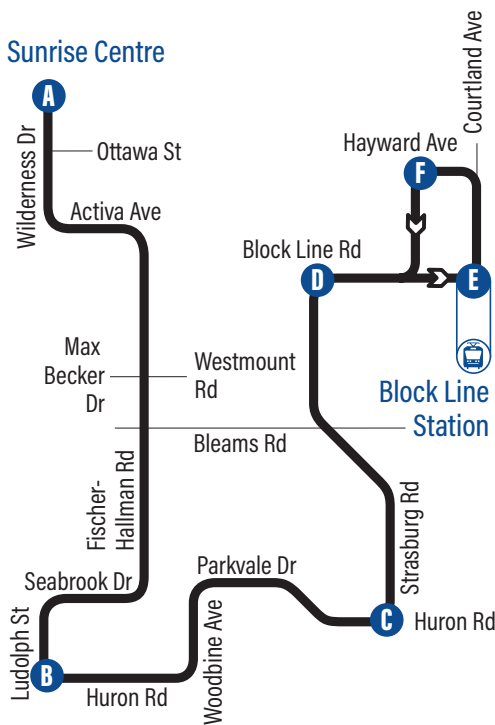

D Block Line / Strasburg 1973

Block Line / Country Hill	1025
Block Line / Kingswood	1028
Block Line / Fallowfield	2024
Block Line / St Marys High School	2025

E Block Line Station 2026

Activa / Grey Fox	2076
Activa / Wilderness	2987
Wilderness / Mountain Mint	2988
Wilderness / Grey Fox	2989

A Sunrise Centre Station 1672

to Sunrise Centre Station

F Block Line Station 2026

Hayward / Courtland	2027

E Lennox Lewis / The Family Centre 2085

Lennox Lewis / Activa Sportsplex	1032
Block Line / St Marys High School	3474
Block Line / Hanover	1033
Block Line / Kingswood	2086
Block Line / Country Hill	2087

D Strasburg / Block Line 2884

Strasburg / Forest Glen Plaza	1548
Strasburg / Old Country	1773
Strasburg / Bleams	1774
Strasburg / Shoemaker	1776
Strasburg / McIntyre	1804
Strasburg / Trillium	1805
Strasburg / Battler	1806
Strasburg / Huron Heights Secondary School	1807

C Strasburg / Huron 1808

Huron / Parkvale	3733
Parkvale / Huron Natural Area	3734
Parkvale / Woodbine	3735
Parkvale / Parkvale Park	3736
Parkvale / Woodbine	3737
Woodbine / Sophia	3738
Woodbine / Huron	3739
Huron / Fischer-Hallman	3632

B Ludolph / Huron 3633

B Ludolph / Huron 3633

B Ludolph / Huron 3633

A Sunrise Centre Station 1672

Huron

33

Effective: September 6, 2021

Connection to 301 ION light rail

Time Point