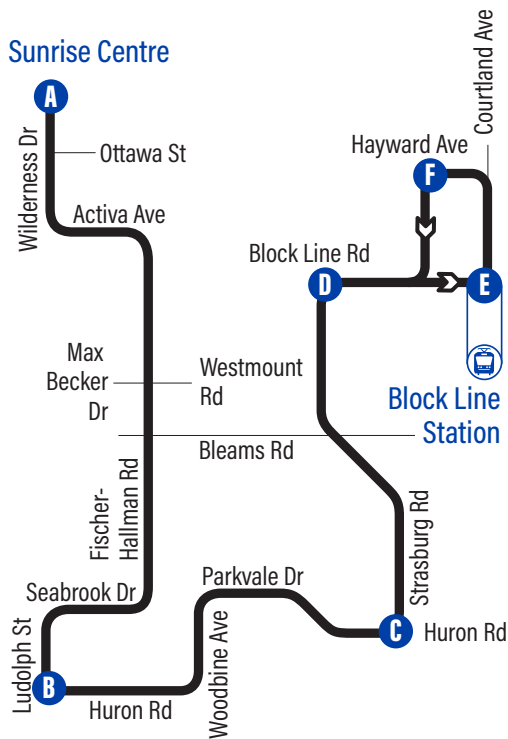

to Sunrise Centre Station

F Block Line Station	2026
Hayward / Courtland	2027
E Lennox Lewis / The Family Centre	2085
Lennox Lewis / Activa Sportsplex	1032
Block Line / St Marys High School	3474
Block Line / Hanover	1033
Block Line / Kingswood	2086
Block Line / Country Hill	2087
D Strasburg / Block Line	2884
Strasburg / Forest Glen Plaza	1548
Strasburg / Old Country	1773
Strasburg / Bleams	1774
Strasburg / Shoemaker	1776
Strasburg / McIntyre	1804
Strasburg / Trillium	1805
Strasburg / Battler	1806
Strasburg / Huron Heights Secondary School	1807
C Strasburg / Huron	1808
Huron / Parkvale	3733
Parkvale / Huron Natural Area	3734
Parkvale / Woodbine	3735
Parkvale / Parkvale Park	3736
Parkvale / Woodbine	3737
Woodbine / Sophia	3738
Woodbine / Huron	3739
Huron / Fischer-Hallman	3632
B Ludolph / Huron	3633
Ludolph / West Oak	3634
Ludolph / Olivia	3635
Seabrook / Fischer-Hallman	3636
Fischer-Hallman / Portuguese Club	3666
Fischer-Hallman / Bleams	3667
Fischer-Hallman / Rockwood	3668
Fischer-Hallman / Westmount	3895
Fischer-Hallman / Cotton Grass	3669
Fischer-Hallman / Path To Bush Clover	3670
Activa / Grey Fox	2076
Activa / Wilderness	2987
Wilderness / Mountain Mint	2988
Wilderness / Grey Fox	2989
A Sunrise Centre Station	1672

Huron

GRT
GRAND RIVER TRANSIT

33

Effective: June 27, 2022

Connection to 301 ION light rail

Time Point

519-585-7555 www.grt.ca TTY: 519-575-4608
Text: 57555 & key in your bus stop number