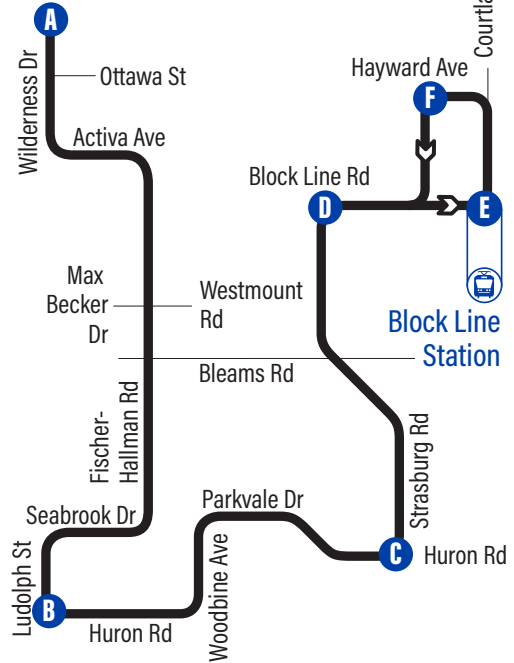

Block Line / Country Hill	1025
Block Line / Kingswood	1028
Block Line / Fallowfield	2024
Block Line / St Marys High School	2025

E Block Line Station 2026

to Sunrise Centre Station

F Block Line Station 2026

Hayward / Courtland	2027

E Lennox Lewis / The Family Centre 2085

Lennox Lewis / Activa Sportsplex	1032
Block Line / St Marys High School	3474
Block Line / Hanover	1033
Block Line / Kingswood	2086
Block Line / Country Hill	2087

D Strasburg / Block Line 2884

Strasburg / Forest Glen Plaza	1548
Strasburg / Old Country	1773
Strasburg / Bleams	1774
Strasburg / Shoemaker	1776
Strasburg / McIntyre	1804
Strasburg / Trillium	1805
Strasburg / Battler	1806
Strasburg / Huron Heights Secondary School	1807

C Strasburg / Huron 1808

Huron / Parkvale	3733
Parkvale / Huron Natural Area	3734
Parkvale / Woodbine	3735
Parkvale / Parkvale Park	3736
Parkvale / Woodbine	3737
Woodbine / Sophia	3738
Woodbine / Huron	3739
Huron / Fischer-Hallman	3632

B Ludolph / Huron 3633

Ludolph / West Oak	3634
Ludolph / Olivia	3635
Seabrook / Fischer-Hallman	3636
Fischer-Hallman / Portuguese Club	3666
Fischer-Hallman / Bleams	3667
Fischer-Hallman / Rockwood	3668
Fischer-Hallman / Westmount	3895
Fischer-Hallman / Cotton Grass	3669
Fischer-Hallman / Path To Bush Clover	3670
Activa / Grey Fox	2076
Activa / Wilderness	2987
Wilderness / Mountain Mint	2988
Wilderness / Grey Fox	2989

A Sunrise Centre Station 1672

Huron

33

Effective: January 2, 2023

Sunrise Centre

Connection to 301 ION light rail

Time Point

519-585-7555 www.grt.ca TTY: 519-575-4608
Text: 57555 & key in your bus stop number