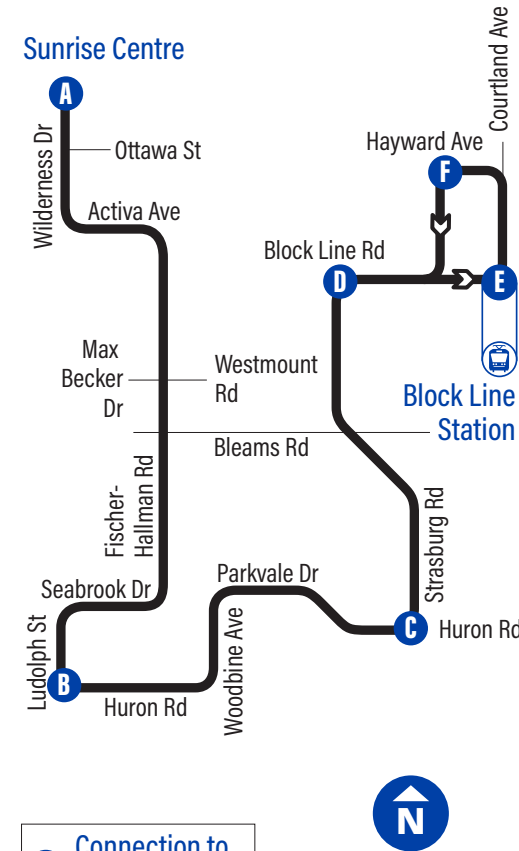

Huron

33

Effective: September 4, 2023

Connection to 301 ION light rail
Time Point

Connection to 301 ION Light Rail

A.M.	0:00
P.M.	0:00

No Stat Holiday Service

Fares and schedules are subject to change without notice. Weather and road conditions may cause schedule delays.

519-585-7555 www.grt.ca TTY: 519-575-4608
Text: 57555 & key in your bus stop number