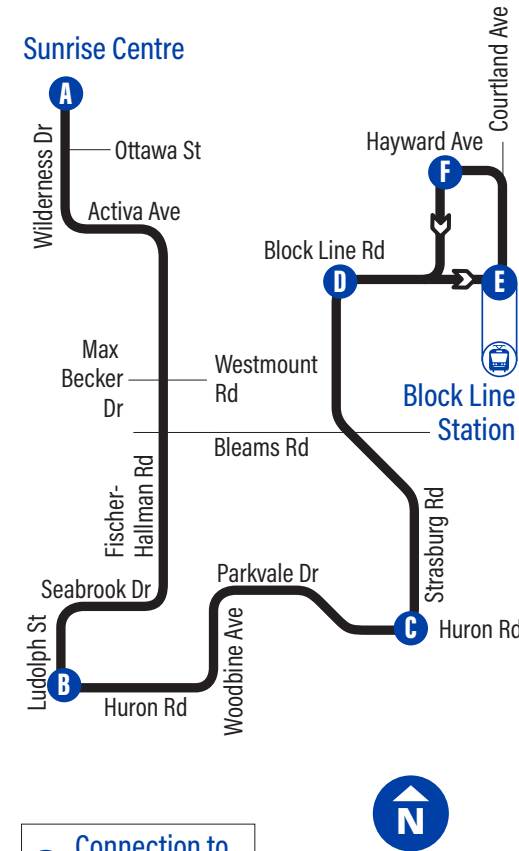

Huron

33

Effective: September 4, 2023

Connection to 301 ION light rail
Time Point

Connection to 301 ION Light Rail

A.M.	0:00
P.M.	0:00

No Stat Holiday Service

Fares and schedules are subject to change without notice. Weather and road conditions may cause schedule delays.

519-585-7555   www.grt.ca   TTY: 519-575-4608
Text: 57555 & key in your bus stop number