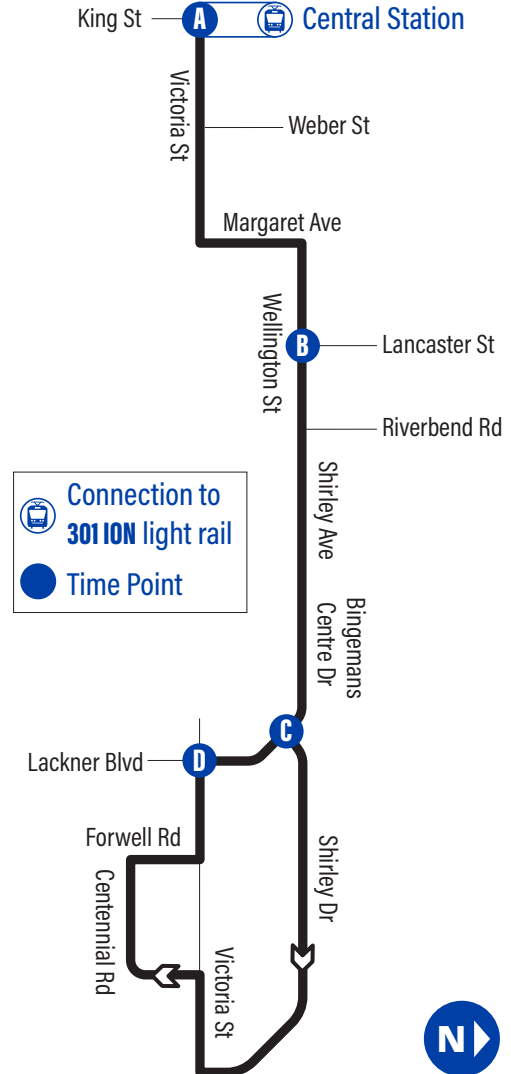

Bus Stops

to Shirley / Victoria

to Central Station

A Central Station 1893

Victoria / Kitchener Rail Station	1930
Margaret / Victoria	2656
Wellington / Margaret	2414
Wellington / St Leger	2415

B Wellington / Lancaster 3438

A Central Station 1474

Bingemans

34

Effective: April 5, 2021

easyGO

519-585-7555 www.grt.ca TTY: 519-575-4608
Text: 57555 & key in your bus stop number

Monday to Friday Schedule

to Shirley / Victoria

Depart >>> >>> Arrive

Central Station A	Wellington / Lancaster B	Bingemans Centre Dr / Shirley C	Victoria / Bingemans Centre Dr D
6:35	6:40	6:46	6:55
		7:05	7:14
7:05	7:10	7:16	7:25
		7:35	7:44
7:35	7:40	7:46	7:55
		8:05	8:14
8:05	8:10	8:16	8:25
		8:35	8:44
8:35	8:40	8:46	8:55
		9:05	9:14
2:35	2:40	2:46	2:55
		3:05	3:14
3:05	3:10	3:16	3:25
		3:35	3:44
3:35	3:40	3:46	3:55
		4:05	4:14
4:05	4:10	4:16	4:25
		4:35	4:44
4:35	4:40	4:46	4:55
		5:05	5:14
5:05	5:10	5:16	5:25
		5:35	5:44
10:35	10:40	10:46	10:53
		11:05	11:12

to Central Station

Depart >>> >>> Arrive

Victoria / Bingemans Centre Dr D	Wellington / Major B	Central Station A
		7:26
7:14	7:21	7:26
		7:56
7:44	7:51	7:56
		8:26
8:14	8:21	8:26
		8:56
8:44	8:51	8:56
		9:26
9:14	9:21	9:26
		3:26
3:14	3:21	3:26
		3:56
3:44	3:51	3:56
		4:26
4:14	4:21	4:26
		4:56
4:44	4:51	4:56
		5:26
5:14	5:21	5:26
		5:56
5:44	5:51	5:56
		11:24
11:12	11:19	11:24