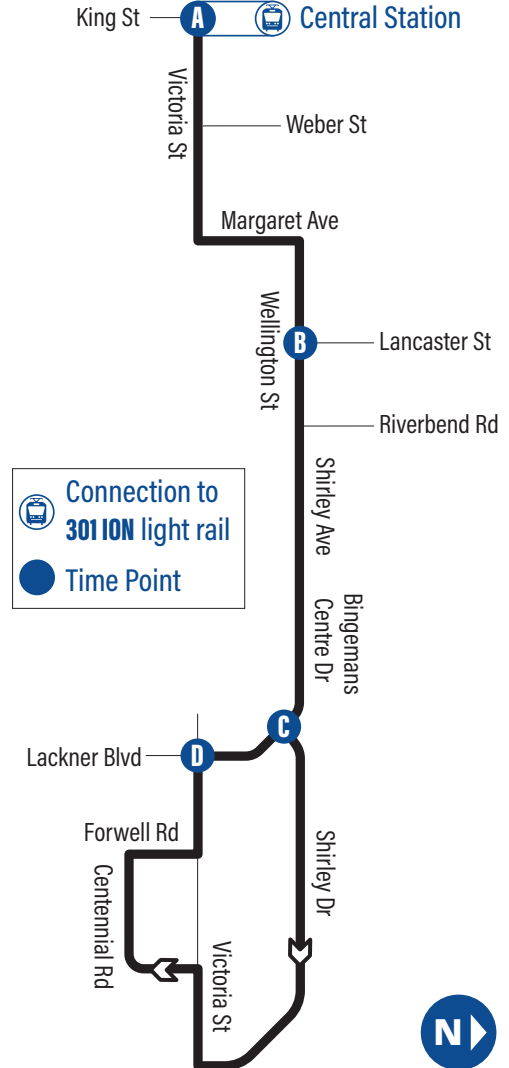

Bus Stops

to Shirley / Victoria

A Central Station	1893
Victoria / Kitchener Rail Station	1930
Margaret / Victoria	2656
Wellington / Margaret	2414
Wellington / St Leger	2415
B Wellington / Lancaster	3438
Wellington / Patrick	3439
809 Wellington St. N.	3440
Shirley / Riverbend	3441
68 Shirley Ave.	3442
200 Shirley Ave.	3447
274 Shirley Ave.	3449
400 Bingemans Centre Dr.	3457
Bingemans Centre Dr. / Bingemans	3458
540 Bingemans Centre Dr.	3459
C Bingemans Centre Dr / Shirley	3460
Shirley / Hesh	3147
Shirley / Cedarview	3148
Shirley / Crestview	3163
Shirley / Riverview	3164
Centennial / Victoria	3571
75 Centennial Rd.	3572
Centennial / Forwell	4011
Forwell / Victoria	3573
D Victoria / Bingemans Centre Dr	3431

to Central Station

D Victoria / Bingemans Centre Dr	3431
Bingemans Centre Dr. / Shirley	3145
540 Bingemans Centre Dr.	3421
Bingemans Centre Dr. / Bingemans	3420
400 Bingemans Centre Dr.	3419
274 Shirley Ave.	3417
200 Shirley Ave.	3406
68 Shirley Ave.	3405
Shirley / Riverbend	3404
809 Wellington St. N.	3403
Wellington / Spring Valley	3402
B Wellington / Major	1808
Wellington / St Leger	2448
Wellington / Margaret	2449
Victoria / Margaret	1023
Victoria / Kitchener Rail Station	1921
A Central Station	1474

Bingemans

34

Effective: September 6, 2021