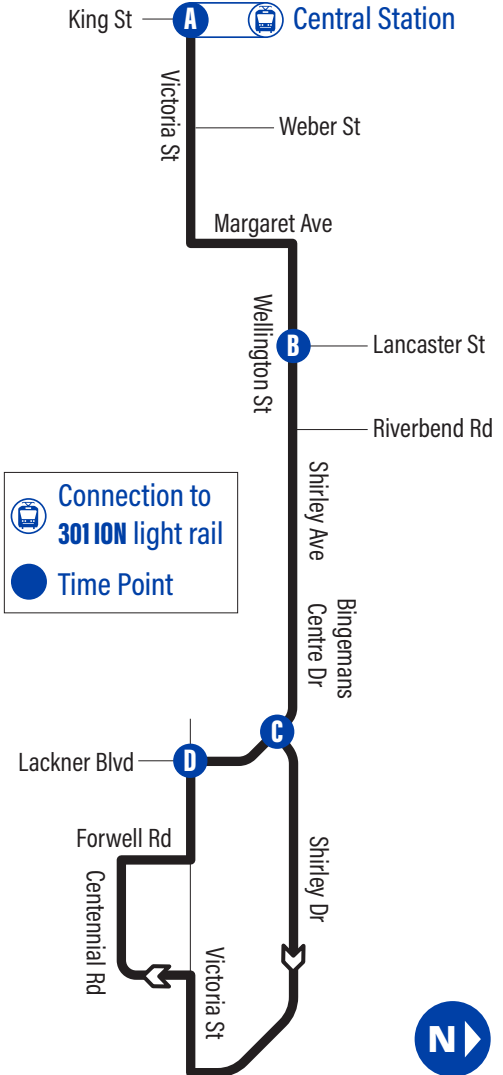

Bingemans Centre Dr. / Binge 3420

400 Bingemans Centre Dr. 3419

274 Shirley Ave. 3417

200 Shirley Ave. 3406

68 Shirley Ave. 3406

Shirley / Riverbend 3404

809 Wellington St. N. 3403

Wellington / Spring Valley 3402

B Wellington / Major 2447

Wellington / St Leger 2448

Wellington / Margaret 2449

Victoria / Margaret 2449

Victoria / Kitchener Rail Station 1921

A Central Station 1474

Bingemans

34

Effective: September 4, 2023

For the most current bus stop listing, visit www.grt.ca

easyGO

519-585-7555 www.grt.ca TTY: 519-575-4608
Text: 57555 & key in your bus stop number

Monday to Friday Schedule

to Shirley / Victoria			
Depart	»»»		»»» Arrive
 Central Station A	Wellington / Lancaster B	Bingemans Centre Dr / Shirley C	Victoria / Bingemans Centre Dr D
6:35	6:41	6:49	6:58
		7:05	7:14
7:05	7:11	7:19	7:28
		7:35	7:44
7:35	7:41	7:49	7:58
		8:05	8:14
8:05	8:11	8:19	8:28
		8:35	8:44
8:35	8:41	8:49	8:58
		9:05	9:14
2:35	2:41	2:49	2:58
		3:05	3:14
3:05	3:11	3:19	3:28
		3:35	3:44
3:35	3:41	3:49	3:58
		4:05	4:14
4:05	4:11	4:19	4:28
		4:35	4:44
4:35	4:41	4:49	4:58
		5:05	5:14
5:05	5:11	5:19	5:28
		5:35	5:44
10:30	10:35	10:42	10:50
		11:05	11:13

to Central Station			
Depart	»»»		Arrive
Victoria / Bingemans Centre Dr D	Wellington / Major B	 Central Station A	
		7:28	
7:14	7:22		
		7:58	
7:44	7:52		
		8:28	
8:14	8:22		
		8:58	
8:44	8:52		
		9:28	
9:14	9:22		
		3:28	
3:14	3:22		
		3:58	
3:44	3:52		
		4:28	
4:14	4:22		
		4:58	
4:44	4:52		
		5:28	
5:14	5:22		
		5:58	
5:44	5:52		
		11:24	
11:13	11:20		