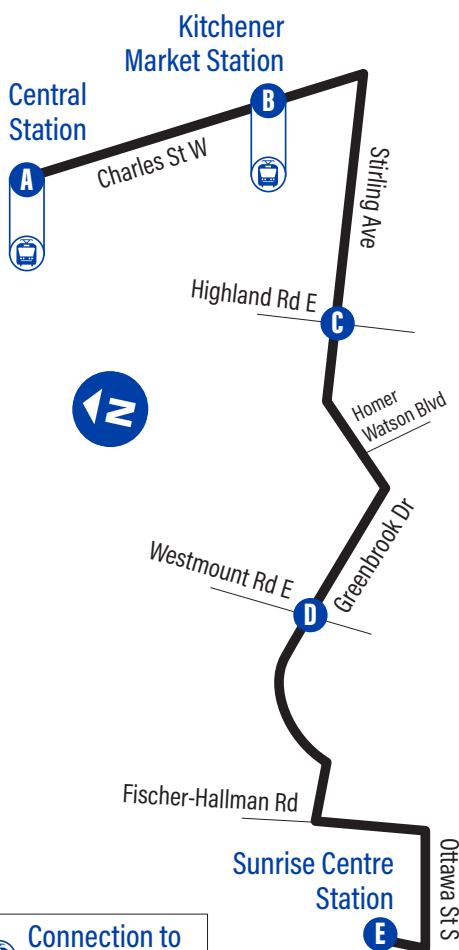

Bus Stops

to Central Station

to Sunrise Centre Station

E Sunrise Centre Station	1675
International / Wake Robin	1676
Greenbrook / Ruskview	3094
Greenbrook / Birchcliff	3095
Greenbrook / Forest Hill Centre	3096
D Greenbrook / Westmount	3097
Greenbrook / Forest Hill	3098
Greenbrook / Lakeside	3099
Greenbrook / Stirling	3100
Greenbrook / Stirling	3100
Stirling / Homer Watson	2691
Stirling / Mausser	3102
Stirling / Lorne	3103
C Stirling / Highland	2309
Stirling / Mill	2914
Stirling / Courtland	2915
Stirling / Kaufman Park	2916
Charles / Stirling	1386
Charles / Cameron Heights Collegiate Institute	2919
B Kitchener Market Station	2920
Queen Station (Charles / Benton)	1376
Victoria Park Station	1313
Charles / Water	1292
A Central Station	3226

A Central Station	1474
Charles / Water	1273
Queen Station (Charles / Benton)	1385
B Kitchener Market Station	2924
Charles / Cameron Heights Collegiate Institute	2925
Charles / Stirling	1387
Stirling / Kaufman Park	2927
Stirling / Courtland	2928
Stirling / Mill	2929
C Stirling / Highland	2311
Stirling / Lorne	3075
Stirling / Mausser	3076
Stirling / Homer Watson	2684
Greenbrook / Stirling	3083
Greenbrook / Lakeside	3084
Greenbrook / Forest Hill	3085
Greenbrook / Graystone	2828
Greenbrook / Stonybrook	2825
Greenbrook / Birchcliff	3091
Greenbrook / Fischer-Hallman	3093
Ottawa / International	2704
D Sunrise Centre Station	1675

Greenbrook

35

Effective: September 4, 2023

Connection to 301 ION light rail
Time Point

easyGO

519-585-7555 www.grt.ca TTY: 519-575-4608
Text: 57555 & key in your bus stop number