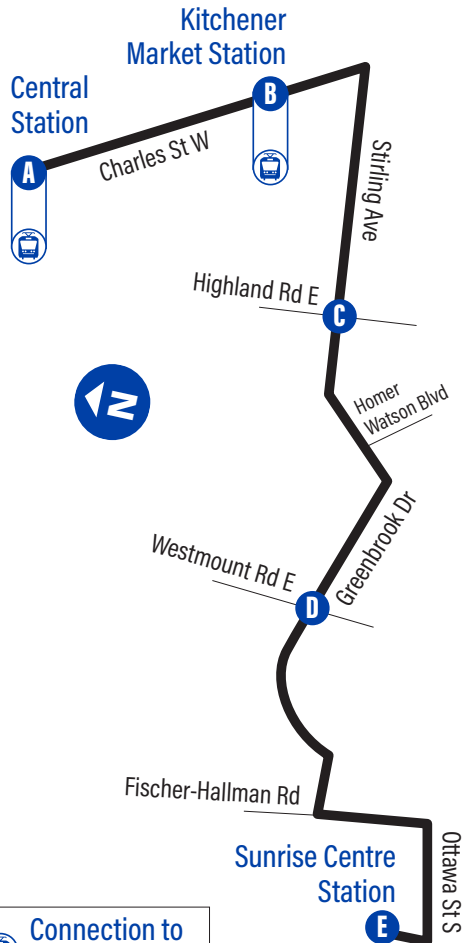

Bus Stops

to Central Station

to Sunrise Centre Station

E Sunrise Centre Station 1675	A Central Station 1474
International / Wake Robin 1676	Charles / Water 1273
Greenbrook / Ruskview 3094	Queen Station (Charles / Benton) 1385
Greenbrook / Birchcliff 3095	B Kitchener Market Station 2924
Greenbrook / Forest Hill Centre 3096	Charles / Cameron Heights Collegiate Institute 2925
D Greenbrook / Westmount 3097	Charles / Stirling 1387
Greenbrook / Forest Hill 3098	Stirling / Kaufman Park 2927
Greenbrook / Lakeside 3099	Stirling / Courtland 2928
Greenbrook / Stirling 3100	Stirling / Mill 2929
Stirling / Homer Watson 2691	C Stirling / Highland 2311
Stirling / Mausser 3102	Stirling / Lorne 3075
Stirling / Lorne 3103	Stirling / Mausser 3076
C Stirling / Highland 2309	Stirling / Homer Watson 2684
Stirling / Mill 2914	Greenbrook / Stirling 3083
Stirling / Courtland 2915	Greenbrook / Lakeside 3084
Stirling / Kaufman Park 2916	Greenbrook / Forest Hill 3085
Charles / Stirling 1386	Greenbrook / Graystone 2828
Charles / Cameron Heights Collegiate Institute 2919	Greenbrook / Stonybrook 2825
B Kitchener Market Station 2920	Greenbrook / Birchcliff 3091
Queen Station (Charles / Benton) 1376	Greenbrook / Fischer-Hallman 3093
Victoria Park Station 1313	Ottawa / International 2704
Charles / Water 1292	D Sunrise Centre Station 1675
A Central Station 3226	

Greenbrook

GRT
GRAND RIVER TRANSIT

35

Effective: January 8, 2024

Connection to
301 ION light rail

Time Point

easyGO

519-585-7555 www.grt.ca TTY: 519-575-4608
Text: 57555 & key in your bus stop number