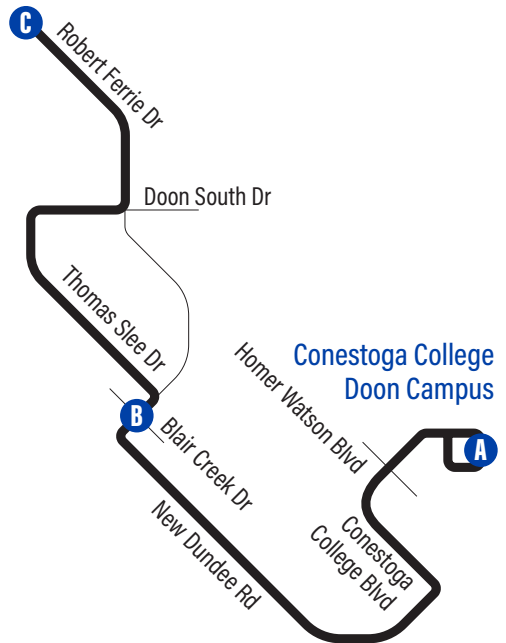

## EasyGO makes taking transit easy

1. Online Trip Planner:  
**www.grt.ca**
2. Next Bus Text: get information on the next bus times sent to your phone (does not apply to Flex Stops)  
**Text 57555 + (4 digit bus stop #)**
3. Next Bus Call: call to hear the next bus times for your stop (does not apply to Flex Stops)  
**519-585-7555**
4. EasyGO Mobile: GRT's official mobile application for real-time bus departure information  
**Available on Android, BlackBerry, iOS & Windows App Stores**
5. EasyGO Real-Time Desktop Map: plan trips by seeing and click on different routes and stops  
**www.grt.ca**

Thomas Slee

GRT  
GRAND RIVER TRANSIT

36

Effective: September 7, 2020

Robert Ferrie/  
Forest Creek

519-585-7555    www.grt.ca    TTY: 519-575-4608  
Text: 57555 & key in your bus stop number

# Bus Stops

to Robert Ferrie / Forest Creek	to Conestoga College Doon
<b>A</b> Conestoga College Doon Campus - Door 6 1342	<b>C</b> Robert Ferrie / Forest Creek 3997
Conestoga College Blvd. / Homer Watson 2308	Robert Ferrie / Tilts Trail 2045
Conestoga College Blvd. / Pinnacle 3802	Doon South / Robert Ferrie 2046
Conestoga College Blvd. / Conestoga Residence 3804	Doon South / Thomas Slee 2047
<b>B</b> Robert Ferrie / Blair Creek 3990	Thomas Slee / Path To Watermill 2048
Thomas Slee / Robert Ferrie 3991	Thomas Slee / Frontier 2049
Thomas Slee / Terrington 3992	Thomas Slee / Robert Ferrie 2050
Thomas Slee / Path To Cranbrook 3993	<b>B</b> Robert Ferrie / Blair Creek 2051
Doon South / Thomas Slee 3994	Conestoga College Blvd. / Conestoga Residence 3803
Robert Ferrie / Doon South 3995	Conestoga College Blvd. / Pinnacle 3801
Robert Ferrie / Tilts Trail 3996	Conestoga College Blvd. / Homer Watson 3641
<b>C</b> Robert Ferrie / Forest Creek 3997	<b>A</b> Conestoga College Doon Campus - Door 6 1342