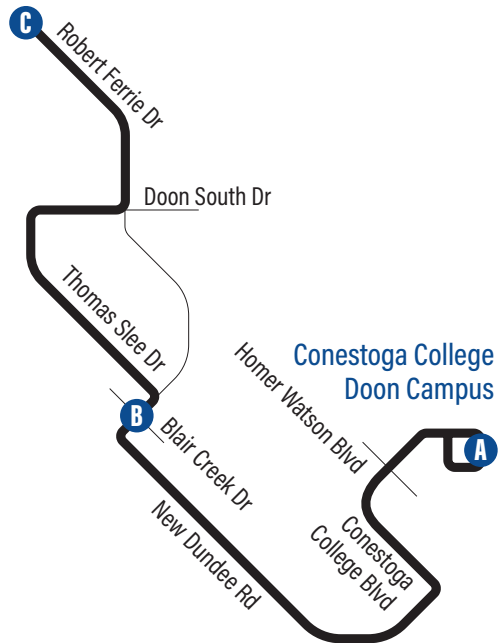

EasyGO makes taking transit easy

1. Online Trip Planner:
www.grt.ca
2. Next Bus Text: get information on the next bus times sent to your phone (does not apply to Flex Stops)
Text 57555 + (4 digit bus stop #)
3. Next Bus Call: call to hear the next bus times for your stop (does not apply to Flex Stops)
519-585-7555
4. EasyGO Mobile: GRT's official mobile application for real-time bus departure information
Available on Android, BlackBerry, iOS & Windows App Stores
5. EasyGO Real-Time Desktop Map: plan trips by seeing and click on different routes and stops
www.grt.ca

Thomas Slee

GRT
GRAND RIVER TRANSIT

36

Effective: December 21, 2020

Robert Ferrie/
Forest Creek

519-585-7555 www.grt.ca TTY: 519-575-4608
Text: 57555 & key in your bus stop number

Monday to Friday Schedule

to Robert Ferrie / Forest Creek	to Conestoga College Doon Campus
------------------------------------	-------------------------------------

Bus Stops

to Robert Ferrie / Forest Creek	to Conestoga College Doon
A Conestoga College Doon Campus - Door 3 1732	C Robert Ferrie / Forest Creek 3997
Doon Valley / Orchard Mill 1734	Robert Ferrie / Tilts Trail 2045
Conestoga College Blvd. / Homer Watson 2308	Doon South / Robert Ferrie 2046
Conestoga College Blvd. / Pinnacle 3802	Doon South / Thomas Slee 2047
Conestoga College Blvd. / Conestoga Residence 3804	Thomas Slee / Path To Watermill 2048
B Robert Ferrie / Blair Creek 3990	Thomas Slee / Frontier 2049
Thomas Slee / Robert Ferrie 3991	Thomas Slee / Robert Ferrie 2050
Thomas Slee / Terrington 3992	B Robert Ferrie / Blair Creek 2051
Thomas Slee / Path To Cranbrook 3993	Conestoga College Blvd. / Conestoga Residence 3803
Doon South / Thomas Slee 3994	Conestoga College Blvd. / Pinnacle 3801
Robert Ferrie / Doon South 3995	Conestoga College Blvd. / Homer Watson 3641
Robert Ferrie / Tilts Trail 3996	Conestoga College Doon Campus - Recreation Centre 1731
C Robert Ferrie / Forest Creek 3997	A Conestoga College Doon Campus - Door 3 1732