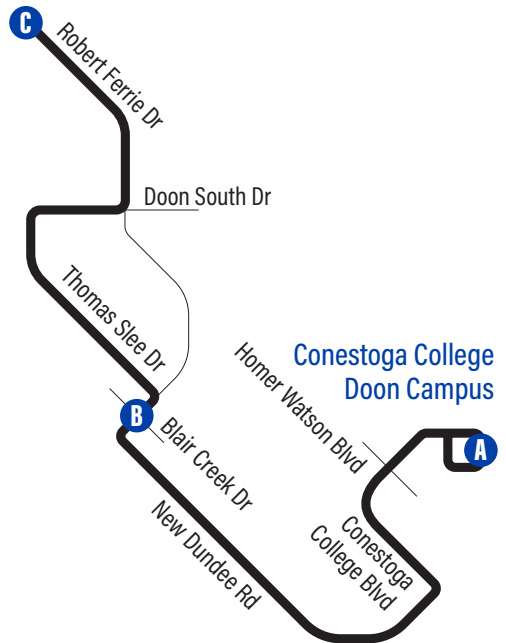

## EasyGO makes taking transit easy

1. Online Trip Planner:  
**www.grt.ca**
2. Next Bus Text: get information on the next bus times sent to your phone (does not apply to Flex Stops)  
**Text 57555 + (4 digit bus stop #)**
3. Next Bus Call: call to hear the next bus times for your stop (does not apply to Flex Stops)  
**519-585-7555**
4. EasyGO Mobile: GRT's official mobile application for real-time bus departure information  
**Available on Android, BlackBerry, iOS & Windows App Stores**
5. EasyGO Real-Time Desktop Map: plan trips by seeing and click on different routes and stops  
**www.grt.ca**

Thomas Slee

GRT  
GRAND RIVER TRANSIT

36

Effective: April 5, 2021

Robert Ferrie/  
Forest Creek

519-585-7555    www.grt.ca    TTY: 519-575-4608  
Text: 57555 & key in your bus stop number

# Bus Stops

to Robert Ferrie / Forest Creek	to Conestoga College Doon
<b>A</b> Conestoga College Doon Campus - Door 3 1732	<b>C</b> Robert Ferrie / Forest Creek 3997
Doon Valley / Orchard Mill 1734	Robert Ferrie / Tilts Trail 2045
Conestoga College Blvd. / Homer Watson 2308	Doon South / Robert Ferrie 2046
Conestoga College Blvd. / Pinnacle 3802	Doon South / Thomas Slee 2047
Conestoga College Blvd. / Conestoga Residence 3804	Thomas Slee / Path To Watermill 2048
<b>B</b> Robert Ferrie / Blair Creek 3990	Thomas Slee / Frontier 2049
Thomas Slee / Robert Ferrie 3991	Thomas Slee / Robert Ferrie 2050
Thomas Slee / Terrington 3992	<b>B</b> Robert Ferrie / Blair Creek 2051
Thomas Slee / Path To Cranbrook 3993	Conestoga College Blvd. / Conestoga Residence 3803
Doon South / Thomas Slee 3994	Conestoga College Blvd. / Pinnacle 3801
Robert Ferrie / Doon South 3995	Conestoga College Blvd. / Homer Watson 3641
Robert Ferrie / Tilts Trail 3996	Conestoga College Doon Campus - Recreation Centre 1731
<b>C</b> Robert Ferrie / Forest Creek 3997	<b>A</b> Conestoga College Doon Campus - Door 3 1732