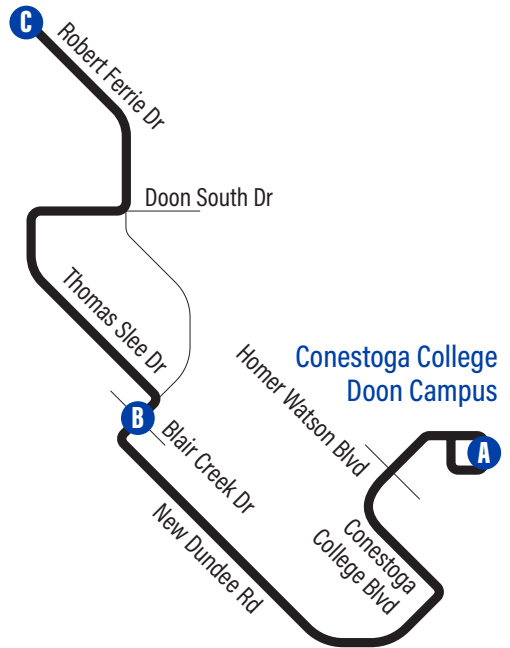

Thomas Slee

36

Effective: May 2, 2022

Robert Ferrie/  
Forest Creek

easyGO

519-585-7555    www.grt.ca    TTY: 519-575-4608  
Text: 57555 & key in your bus stop number

# Bus Stops

to Robert Ferrie / Forest Creek	to Conestoga College Doon
<b>A</b> Conestoga College Doon Campus - Door 6 1342	<b>C</b> Robert Ferrie / Forest Creek 3997
Doon Valley / Orchard Mill 1734	Robert Ferrie / Tilts Trail 2045
Conestoga College Blvd. / Homer Watson 2308	Doon South / Robert Ferrie 2046
Conestoga College Blvd. / Pinnacle 3802	Doon South / Thomas Slee 2047
Conestoga College Blvd. / Conestoga Residence 3804	Thomas Slee / Path To Watermill 2048
<b>B</b> Robert Ferrie / Blair Creek 3990	Thomas Slee / Frontier 2049
Thomas Slee / Robert Ferrie 3991	Thomas Slee / Robert Ferrie 2050
Thomas Slee / Terrington 3992	<b>B</b> Robert Ferrie / Blair Creek 2051
Thomas Slee / Path To Cranbrook 3993	Conestoga College Blvd. / Conestoga Residence 3803
Doon South / Thomas Slee 3994	Conestoga College Blvd. / Pinnacle 3801
Robert Ferrie / Doon South 3995	Conestoga College Blvd. / Homer Watson 3641
Robert Ferrie / Tilts Trail 3996	Conestoga College Doon Campus - Recreation Centre 1731
<b>C</b> Robert Ferrie / Forest Creek 3997	<b>A</b> Conestoga College Doon Campus - Door 3 1732