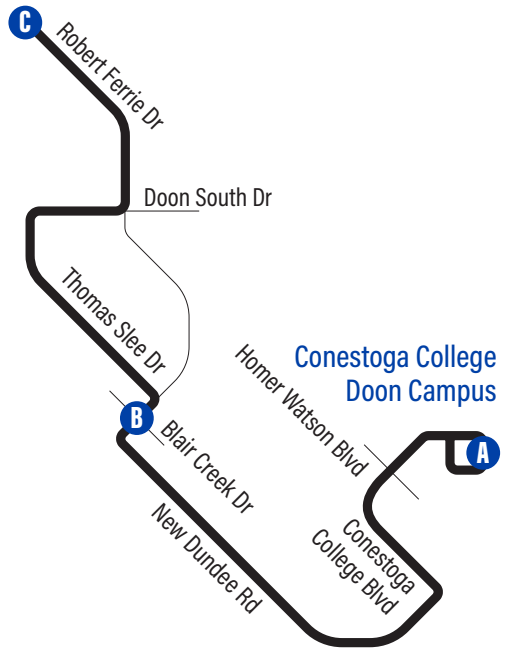

EasyGO makes taking transit easy

1. Online Trip Planner:
www.grt.ca
2. Next Bus Text: get information on the next bus times sent to your phone (does not apply to Flex Stops)
Text 57555 + (4 digit bus stop #)
3. Next Bus Call: call to hear the next bus times for your stop (does not apply to Flex Stops)
519-585-7555
4. EasyGO Real-Time Desktop Map: plan trips by seeing and click on different routes and stops
www.grt.ca

Thomas Slee

36

Effective: June 27, 2022

Robert Ferrie/
Forest Creek

Time Point

519-585-7555 www.grt.ca TTY: 519-575-4608
Text: 57555 & key in your bus stop number

Monday to Friday Schedule

to Robert Ferrie / Forest Creek	to Conestoga College Doon Campus
---------------------------------	----------------------------------

Bus Stops

to Robert Ferrie / Forest Creek	to Conestoga College Doon
A Conestoga College Doon Campus - Door 3 1732	C Robert Ferrie / Forest Creek 3997
Conestoga College Blvd. / Homer Watson 2308	Robert Ferrie / Tilts Trail 2045
Conestoga College Blvd. / Pinnacle 3802	Doon South / Robert Ferrie 2046
Conestoga College Blvd. / Conestoga Residence 3804	Doon South / Thomas Slee 2047
B Robert Ferrie / Blair Creek 3990	Thomas Slee / Path To Watermill 2048
Thomas Slee / Robert Ferrie 3991	Thomas Slee / Frontier 2049
Thomas Slee / Terrington 3992	Thomas Slee / Robert Ferrie 2050
Thomas Slee / Path To Cranbrook 3993	B Robert Ferrie / Blair Creek 2051
Doon South / Thomas Slee 3994	Conestoga College Blvd. / Conestoga Residence 3803
Robert Ferrie / Doon South 3995	Conestoga College Blvd. / Pinnacle 3801
Robert Ferrie / Tilts Trail 3996	Conestoga College Blvd. / Homer Watson 3641
C Robert Ferrie / Forest Creek 3997	Conestoga College Doon Campus - Recreation Centre 1731
	A Conestoga College Doon Campus - Door 3 1732