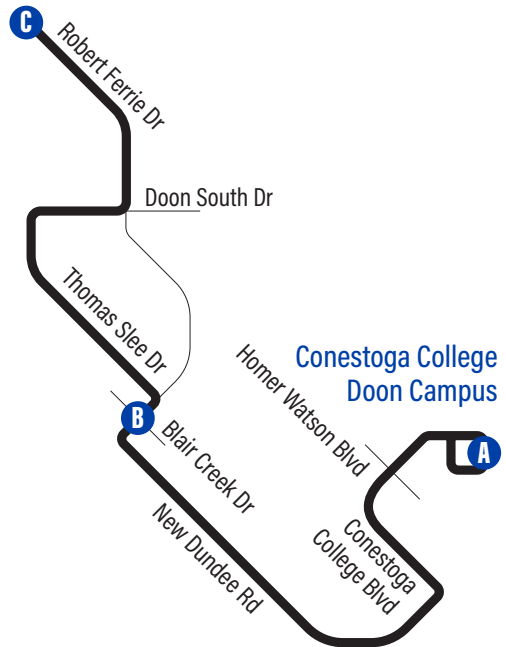

EasyGO makes taking transit easy

1. Online Trip Planner:
www.grt.ca
2. Next Bus Text: get information on the next bus times sent to your phone (does not apply to Flex Stops)
Text 57555 + (4 digit bus stop #)
3. Next Bus Call: call to hear the next bus times for your stop (does not apply to Flex Stops)
519-585-7555
4. EasyGO Real-Time Desktop Map: plan trips by seeing and click on different routes and stops
www.grt.ca

Thomas Slee

36

Effective: September 5, 2022

Robert Ferrie/
Forest Creek

Time Point

Monday to Friday Schedule

to Robert Ferrie / Forest Creek	to Conestoga College Doon Campus
---------------------------------	----------------------------------

Bus Stops

to Robert Ferrie / Forest Creek	to Conestoga College Doon
A Conestoga College Doon Campus - Door 6 1342	C Robert Ferrie / Forest Creek 3997
Conestoga College Blvd. / Homer Watson 2308	Robert Ferrie / Tilts Trail 2045
Conestoga College Blvd. / Pinnacle 3802	Doon South / Robert Ferrie 2046
Conestoga College Blvd. / Conestoga Residence 3804	Doon South / Thomas Slee 2047
B Robert Ferrie / Blair Creek 3990	Thomas Slee / Path To Watermill 2048
Thomas Slee / Robert Ferrie 3991	Thomas Slee / Frontier 2049
Thomas Slee / Terrington 3992	Thomas Slee / Robert Ferrie 2050
Thomas Slee / Path To Cranbrook 3993	B Robert Ferrie / Blair Creek 2051
Doon South / Thomas Slee 3994	Conestoga College Blvd. / Conestoga Residence 3803
Robert Ferrie / Doon South 3995	Conestoga College Blvd. / Pinnacle 3801
Robert Ferrie / Tilts Trail 3996	Conestoga College Blvd. / Homer Watson 3641
C Robert Ferrie / Forest Creek 3997	Conestoga College Doon Campus - Recreation Centre 1731
	A Conestoga College Doon Campus - Door 3 1732