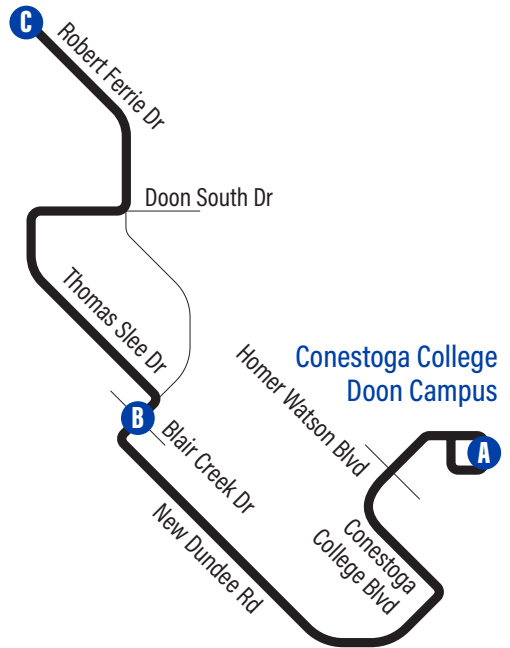

EasyGO makes taking transit easy

1. Online Trip Planner: www.grt.ca
2. Next Bus Text: get information on the next bus times sent to your phone (does not apply to Flex Stops)
Text 57555 + (4 digit bus stop #)
3. Next Bus Call: call to hear the next bus times for your stop (does not apply to Flex Stops)
519-585-7555
4. EasyGO Real-Time Desktop Map: plan trips by seeing and click on different routes and stops
www.grt.ca

Thomas Slee

36

Effective: January 2, 2023

Robert Ferrie/
Forest Creek

519-585-7555 www.grt.ca TTY: 519-575-4608
Text: 57555 & key in your bus stop number

Monday to Friday Schedule

to Robert Ferrie / Forest Creek	to Conestoga College Doon Campus
Depart »»»	
»»» Arrive	

Bus Stops

to Robert Ferrie / Forest Creek	to Conestoga College Doon
A Conestoga College Doon Campus - Door 6 1342	C Robert Ferrie / Forest Creek 3997
Conestoga College Blvd. / Homer Watson 2308	Robert Ferrie / Tilts Trail 2045
Conestoga College Blvd. / Pinnacle 3802	Doon South / Robert Ferrie 2046
Conestoga College Blvd. / Conestoga Residence 3804	Doon South / Thomas Slee 2047
B Robert Ferrie / Blair Creek 3990	Thomas Slee / Path To Watermill 2048
Thomas Slee / Robert Ferrie 3991	Thomas Slee / Frontier 2049
Thomas Slee / Terrington 3992	Thomas Slee / Robert Ferrie 2050
Thomas Slee / Path To Cranbrook 3993	B Robert Ferrie / Blair Creek 2051
Doon South / Thomas Slee 3994	Conestoga College Blvd. / Conestoga Residence 3803
Robert Ferrie / Doon South 3995	Conestoga College Blvd. / Pinnacle 3801
Robert Ferrie / Tilts Trail 3996	Conestoga College Blvd. / Homer Watson 3641
C Robert Ferrie / Forest Creek 3997	Conestoga College Doon Campus - Recreation Centre 1731
	A Conestoga College Doon Campus - Door 3 1732