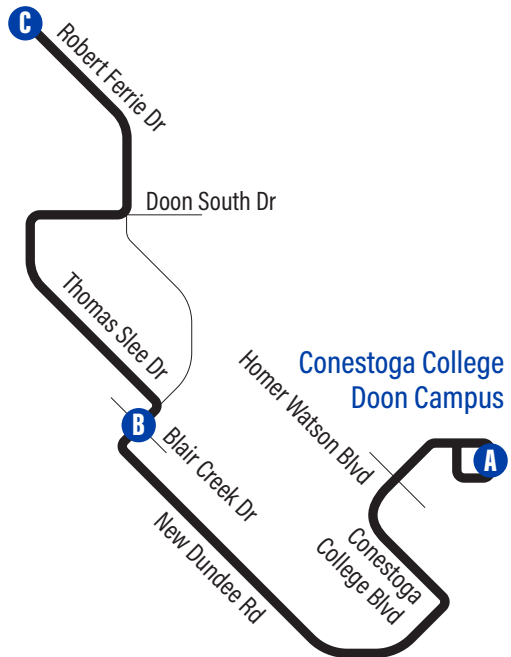

EasyGO makes taking transit easy

1. Online Trip Planner:
www.grt.ca
2. Next Bus Text: get information on the next bus times sent to your phone (does not apply to Flex Stops)
Text 57555 + (4 digit bus stop #)
3. Next Bus Call: call to hear the next bus times for your stop (does not apply to Flex Stops)
519-585-7555
4. EasyGO Real-Time Desktop Map: plan trips by seeing and click on different routes and stops
www.grt.ca

Thomas Slee

36

Effective: January 2, 2023

Robert Ferrie/
Forest Creek

519-585-7555 www.grt.ca TTY: 519-575-4608
Text: 57555 & key in your bus stop number

Monday to Friday Schedule

to Robert Ferrie / Forest Creek to Conestoga College Doon Campus

Bus Stops

to Robert Ferrie / Forest Creek	to Conestoga College Doon
A Conestoga College Doon Campus - Door 6 1342	C Robert Ferrie / Forest Creek 3997
Conestoga College Blvd. / Homer Watson 2308	Robert Ferrie / Tilts Trail 2045
Conestoga College Blvd. / Pinnacle 3802	Doon South / Robert Ferrie 2046
Conestoga College Blvd. / Conestoga Residence 3804	Doon South / Thomas Slee 2047
B Robert Ferrie / Blair Creek 3990	Thomas Slee / Path To Watermill 2048
Thomas Slee / Robert Ferrie 3991	Thomas Slee / Frontier 2049
Thomas Slee / Terrington 3992	Thomas Slee / Robert Ferrie 2050
Thomas Slee / Path To Cranbrook 3993	B Robert Ferrie / Blair Creek 2051
Doon South / Thomas Slee 3994	Conestoga College Blvd. / Conestoga Residence 3803
Robert Ferrie / Doon South 3995	Conestoga College Blvd. / Pinnacle 3801
Robert Ferrie / Tilts Trail 3996	Conestoga College Blvd. / Homer Watson 3641
C Robert Ferrie / Forest Creek 3997	Conestoga College Doon Campus - Recreation Centre 1731
	A Conestoga College Doon Campus - Door 3 1732