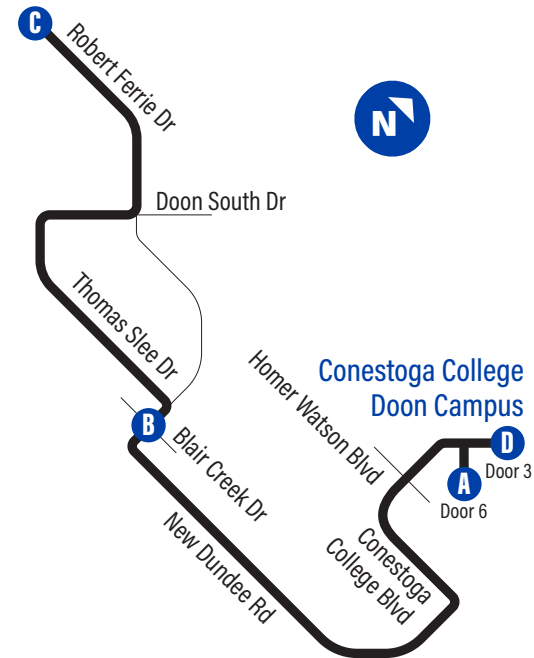

Bus Stops

to Robert Ferrie/
Forest Creek

to Conestoga
College Doon

A Conestoga College Doon Campus - Door 6 1342	C Robert Ferrie / Forest Creek 3997
Conestoga College Blvd. / Homer Watson 2308	Robert Ferrie / Tilts Trail 2045
Conestoga College Blvd. / Pinnacle 3802	Doon South / Robert Ferrie 2046
Conestoga College Blvd. / Conestoga Residence 3804	Doon South / Thomas Slee 2047
B Robert Ferrie / Blair Creek 3990	Thomas Slee / Path To Watermill 2048
Thomas Slee / Robert Ferrie 3991	Thomas Slee / Frontier 2049
Thomas Slee / Terrington 3992	Thomas Slee / Robert Ferrie 2050
Thomas Slee / Path To Cranbrook 3993	B Robert Ferrie / Blair Creek 2051
Doon South / Thomas Slee 3994	Conestoga College Blvd. / Conestoga Residence 3803
Robert Ferrie / Doon South 3995	Conestoga College Blvd. / Pinnacle 3801
Robert Ferrie / Tilts Trail 3996	Conestoga College Blvd. / Homer Watson 3641
C Robert Ferrie / Forest Creek 3997	Conestoga College Doon Campus - Recreation Centre 1731
	D Conestoga College Doon Campus - Door 3 1732

Thomas Slee

GRT
GRAND RIVER TRANSIT

36

Effective: September 4, 2023

Robert Ferrie/
Forest Creek

0:00

Arrives at Door 6
(Stop #1342)

A.M.