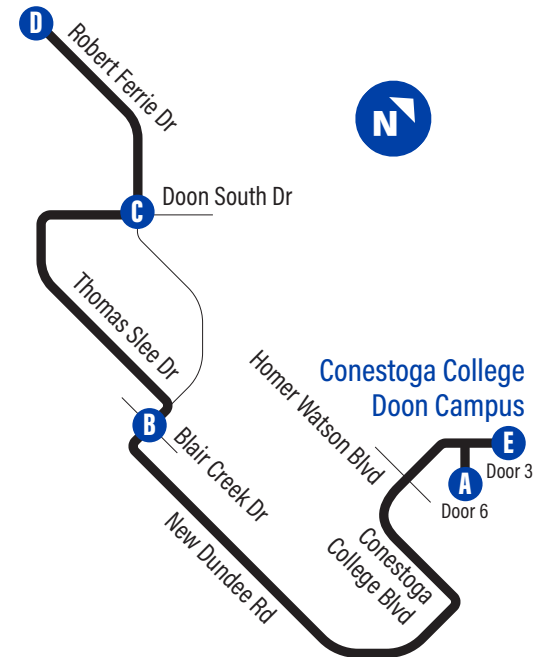

No Stat Holiday Service

A.M.	0:00
P.M.	0:00

Bus Stops

to Robert Ferrie/
Forest Creek

to Conestoga
College Doon

A Conestoga College Doon Campus - Door 6 1342	D Robert Ferrie / Forest Creek 3997
Conestoga College Blvd. / Homer Watson 2308	Robert Ferrie / Tilts Trail 2045
Conestoga College Blvd. / Pinnacle 3802	C Doon South / Robert Ferrie 2046
Conestoga College Blvd. / Conestoga Residence 3804	Doon South / Thomas Slee 2047
B Robert Ferrie / Blair Creek 3990	Thomas Slee / Path To Watermill 2048
Thomas Slee / Robert Ferrie 3991	Thomas Slee / Frontier 2049
Thomas Slee / Terrington 3992	Thomas Slee / Robert Ferrie 2050
Thomas Slee / Path To Cranbrook 3993	B Robert Ferrie / Blair Creek 2051
Doon South / Thomas Slee 3994	Conestoga College Blvd. / Conestoga Residence 3803
Robert Ferrie / Doon South 3995	Conestoga College Blvd. / Pinnacle 3801
Robert Ferrie / Tilts Trail 3996	Conestoga College Blvd. / Homer Watson 3641
D Robert Ferrie / Forest Creek 3997	Conestoga College Doon Campus - Recreation Centre 1731
	E Conestoga College Doon Campus - Door 3 1732

Thomas Slee

GRT
GRAND RIVER TRANSIT

36

Effective: January 8, 2024

Robert Ferrie/
Forest Creek

Time Point

Fares and schedules are subject to change without notice.
Weather and road conditions may cause schedule delays.