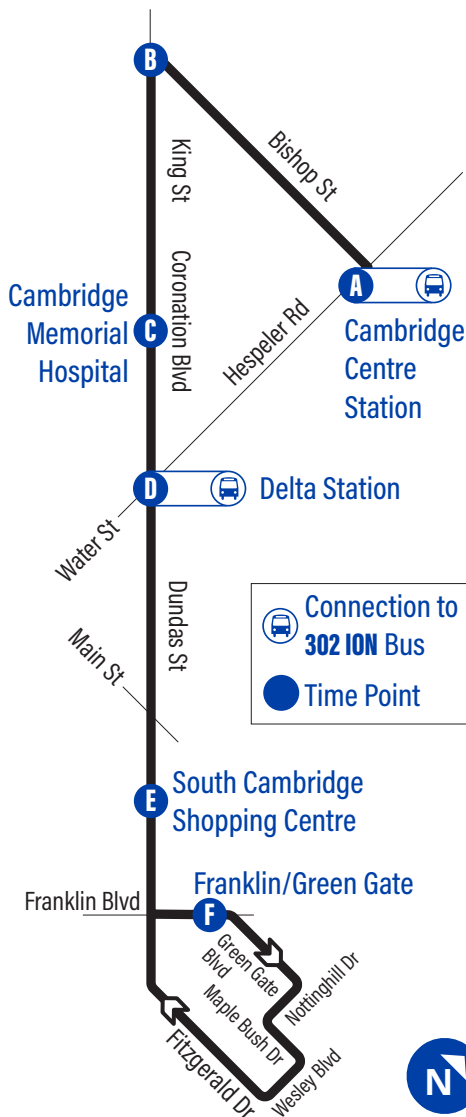

King / Brower 1592

King / Blue Heron 1593

Coronation / Oriole 1594

Coronation / Blue
Heron 1595

Coronation / Highland 3609

720 Coronation Blvd. 1596

C Coronation
/ Cambridge
Memorial
Hospital 1597

Coronation / Oliver 2899

Coronation / Goldie 2900

D Delta Station 1600

Dundas / Hopeton 1601

Dundas / Cambridge St. 1602

Dundas / Beverly 1603

Dundas / Chalmers 2482

Dundas / Elgin 2483

Dundas / Monroe 2484

Dundas / Main 2485

Dundas / Franklin 2486

F Franklin /
Green Gate 1031

to Cambridge Centre Station

F Franklin /
Green Gate 1031

Green Gate / Ferncliffe 2487

Nottinghamill / Honey 2488

Wesley / Maple Bush 2489

Wesley / Fitzgerald 2490

Fitzgerald / Chester 2975

Dundas / Maple Bush 2980

Dundas / Franklin 2976

E Dundas / South
Cambridge
Centre 2176

Dundas / Main 2977

Dundas / Monroe 2978

Dundas / Elgin 2979

Dundas / Gore 2360

Dundas / Grantham 1608

Dundas / Cambridge St. 1609

Dundas / Roxboro 1610

Dundas / Jarvis 1611

D Delta Station 1612

Coronation / Goldie 1613

Coronation / Oliver 1614

C Coronation
/ Cambridge
Memorial
Hospital 1615

725 Coronation Blvd. 1616

Coronation / Highland 1617

Coronation / Blue Heron 1618

Coronation / Oriole 1619

King / Concession 1620

King / Brower 1621

B Bishop / Duke 1444

Bishop / Pineview 3835

Bishop / Mary 2327

690 Bishop St. N. 3877

990 Bishop St. N. 1054

Bishop / Industrial 3851

Bishop / Hespeler Rd. 3806

A Cambridge
Centre Station 1063

Dundas

GRT
GRAND RIVER TRANSIT

50

Effective: September 7, 2020

easyGo

519-585-7555 www.grt.ca TTY: 519-575-4608
Text: 57555 & key in your bus stop number