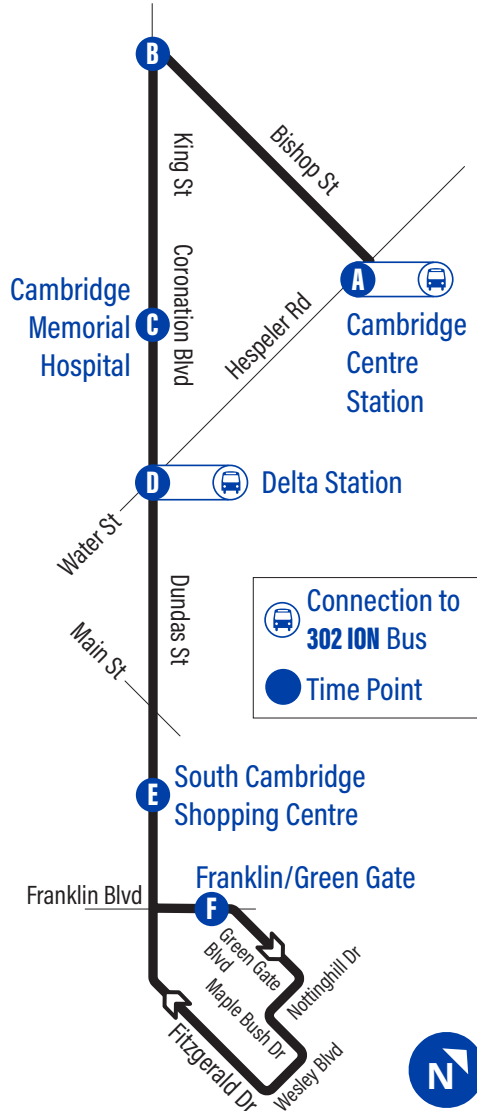

Bishop / Hespeler Rd. 3806

A Cambridge
Centre Station 1063

Dundas

GRT
GRAND RIVER TRANSIT

50

Effective: January 4, 2021

easyGO

519-585-7555 www.grt.ca TTY: 519-575-4608
Text: 57555 & key in your bus stop number

 Franklin / Green Gate	 South Cambridge Shopping Centre	 Delta Station	 Cambridge Memorial Hospital	 Bishop / Duke	 Cambridge Centre Station
F	E	D	C	B	A
6:18	6:24	6:30	6:32	6:35	6:41
6:48	6:54	7:00	7:02	7:05	7:11
7:20	7:26	7:34	7:36	7:39	7:45
7:50	7:56	8:04	8:06	8:09	8:15
8:20	8:26	8:34	8:36	8:39	8:45
8:50	8:56	9:04	9:06	9:09	9:15
9:19	9:25	9:32	9:34	9:37	9:43
9:49	9:55	10:02	10:04	10:07	10:13
10:19	10:25	10:32	10:34	10:37	10:43
10:49	10:55	11:02	11:04	11:07	11:13
11:19	11:25	11:32	11:34	11:37	11:43
11:49	11:55	12:02	12:04	12:07	12:13
12:19	12:25	12:32	12:34	12:37	12:43
12:49	12:55	1:02	1:04	1:07	1:13
1:19	1:25	1:32	1:34	1:37	1:43
1:49	1:55	2:02	2:04	2:07	2:13
2:22	2:28	2:36	2:38	2:41	2:47
2:52	2:58	3:06	3:08	3:11	3:17
3:22	3:28	3:36	3:38	3:41	3:47
3:52	3:58	4:06	4:08	4:11	4:17
4:22	4:28	4:36	4:38	4:41	4:47
4:52	4:58	5:06	5:08	5:11	5:17
5:22	5:28	5:36	5:38	5:41	5:47
5:52	5:58	6:05	6:07	6:10	6:16
6:19	6:25	6:32	6:34	6:37	6:43
6:49	6:55	7:02	7:04	7:07	7:13
7:49	7:55	8:02	8:04	8:07	8:13
8:49	8:55	9:02	9:04	9:07	9:13
9:47	9:52	9:59	10:00	10:03	10:08