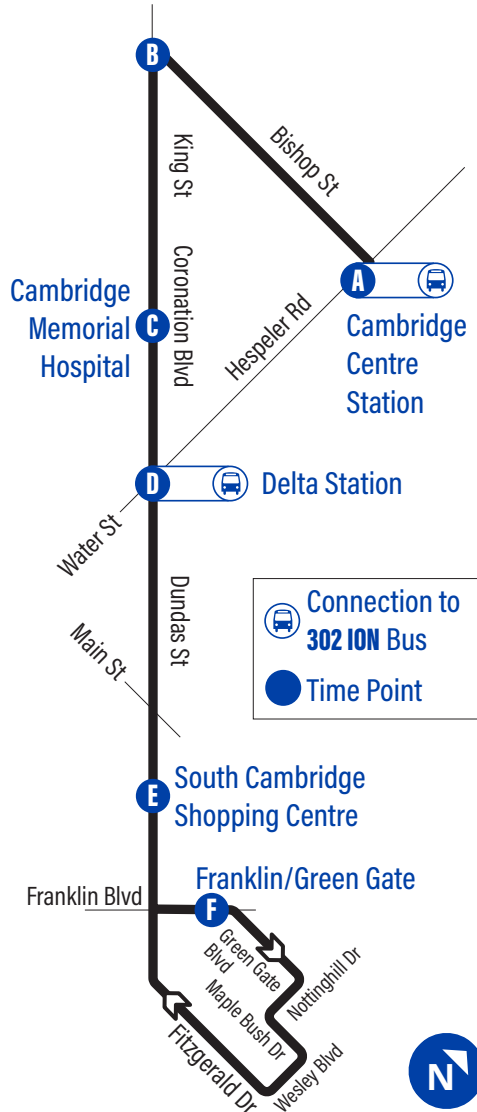

720 Coronation Blvd. 1596

C Coronation
/ Cambridge
Memorial
Hospital 1597

Coronation / Oliver 2899

Coronation / Goldie 2900

D Delta Station 1600

Dundas / Hopeton 1601

Dundas / Cambridge St. 1602

Dundas / Beverly 1603

Bishop / Hespeler Rd. 3806

A Cambridge
Centre Station 1063

Dundas

GRT
GRAND RIVER TRANSIT

50

Effective: April 5, 2021

easyGO

519-585-7555 www.grt.ca TTY: 519-575-4608
Text: 57555 & key in your bus stop number

Monday to Friday Schedule

to Franklin / Green Gate

to Cambridge Centre Station

Depart >>>

>>> Arrive

Depart >>>

>>> Arrive

 Cambridge Centre Station	 Delta Station	 Delta Station	 Delta Station	 Delta Station	 Delta Station
A	B	C	D	E	F
6:00	6:05	6:08	6:10	6:17	6:17
6:30	6:35	6:38	6:40	6:47	6:47
7:00	7:05	7:08	7:11	7:18	7:18
7:30	7:35	7:38	7:41	7:48	7:48
8:00	8:05	8:08	8:11	8:18	8:18
8:30	8:35	8:38	8:41	8:48	8:48
9:00	9:05	9:08	9:11	9:18	9:18
9:30	9:35	9:38	9:41	9:48	9:48
10:00	10:05	10:08	10:11	10:18	10:18
10:30	10:35	10:38	10:41	10:48	10:48
11:00	11:05	11:08	11:11	11:18	11:18
11:30	11:35	11:38	11:41	11:48	11:48
12:00	12:05	12:08	12:11	12:18	12:18
12:30	12:35	12:38	12:41	12:48	12:48
1:00	1:05	1:08	1:11	1:18	1:18
1:30	1:35	1:38	1:41	1:48	1:48
2:00	2:05	2:08	2:11	2:18	2:18
2:30	2:36	2:40	2:43	2:51	2:51
3:00	3:06	3:10	3:13	3:21	3:21
3:30	3:36	3:40	3:43	3:51	3:51
4:00	4:06	4:10	4:13	4:21	4:21
4:30	4:36	4:40	4:43	4:51	4:51
5:00	5:06	5:10	5:13	5:21	5:21
5:30	5:36	5:40	5:43	5:51	5:51
6:00	6:05	6:08	6:11	6:18	6:18
6:30	6:35	6:38	6:41	6:48	6:48
7:30	7:35	7:38	7:41	7:48	7:48
8:30	8:35	8:38	8:41	8:48	8:48
9:30	9:35	9:38	9:41	9:48	9:48