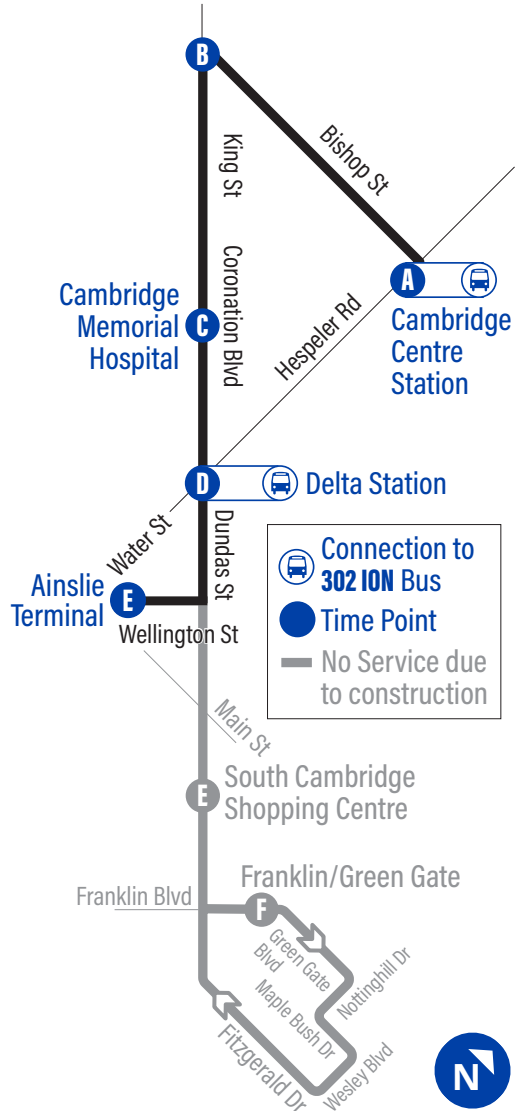

Bus Stops

to Ainslie Terminal	to Cambridge Centre Station
A Cambridge Centre Station 1063	E Ainslie Terminal 1515
Bishop / Hespeler Rd. 1321	Wellington/Main 1605
Bishop / Industrial 3850	D Delta Station 1612
1001 Bishop St. N. 1051	Coronation / Goldie 1613
690 Bishop St. N. 3878	Coronation / Oliver 1614
Bishop / Mary 2313	C Coronation / Cambridge Memorial Hospital 1615
Bishop / Pineview 1445	725 Coronation Blvd. 1616
Bishop / Duke 1401	Coronation / Highland 1617
B King / Bishop 1591	Coronation / Blue Heron 1618
King / Brower 1592	Coronation / Oriole 1619
King / Blue Heron 1593	King / Concession 1620
Coronation / Oriole 1594	King / Brower 1621
Coronation / Blue Heron 1595	B Bishop / Duke 1444
Coronation / Highland 3609	Bishop / Pineview 3835
720 Coronation Blvd. 1596	Bishop / Mary 2327
C Coronation / Cambridge Memorial Hospital 1597	690 Bishop St. N. 3877
Coronation / Oliver 2899	990 Bishop St. N. 1054
Coronation / Goldie 2900	Bishop / Industrial 3851
D Delta Station 1600	Bishop / Hespeler Rd. 3806
Dundas / Hopeton 1601	A Cambridge Centre Station 1063
Dundas / Cambridge St. 1602	
Wellington/Dickson 3536	
E Ainslie Terminal 1515	

Dundas

50

Effective: May 2, 2022

easyGO