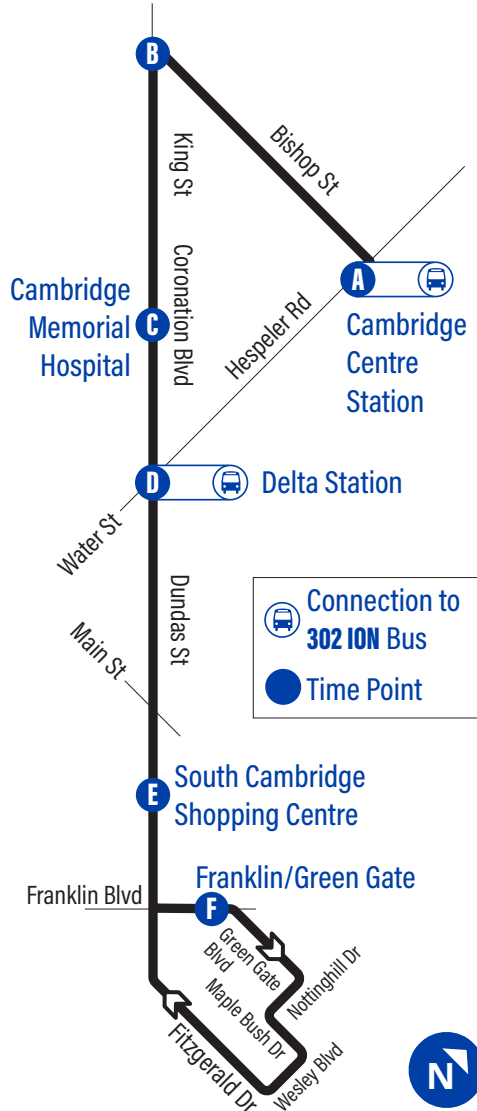

King / Brower 1592

King / Blue Heron 1593

Coronation / Oriole 1594

Coronation / Blue
Heron 1595

Coronation / Highland 3609

720 Coronation Blvd. 1596

C Coronation
/ Cambridge
Memorial
Hospital 1597

Coronation / Oliver 2899

Coronation / Goldie 2900

D Delta Station 1600

Dundas / Hopeton 1601

Dundas / Cambridge St. 1602

Dundas / Beverly 1603

Dundas / Chalmers 2482

Dundas / Elgin 2483

Dundas / Monroe 2484

Dundas / Main 2485

Dundas / Franklin 2486

F Franklin /
Green Gate 1031

to Cambridge Centre Station

F Franklin /
Green Gate 1031

Green Gate / Ferncliffe 2487

Nottingham / Honey 2488

Wesley / Maple Bush 2489

Wesley / Fitzgerald 2490

Fitzgerald / Chester 2975

Dundas / Maple Bush 2980

Dundas / Franklin 2976

E Dundas / South
Cambridge
Centre 2176

Dundas / Main 2977

Dundas / Monroe 2978

Dundas / Elgin 2979

Dundas / Gore 2360

Dundas / Grantham 1608

Dundas / Cambridge St. 1609

Dundas / Roxboro 1610

Dundas / Jarvis 1611

D Delta Station 1612

Coronation / Goldie 1613

Coronation / Oliver 1614

C Coronation
/ Cambridge
Memorial
Hospital 1615

725 Coronation Blvd. 1616

Coronation / Highland 1617

Coronation / Blue Heron 1618

Coronation / Oriole 1619

King / Concession 1620

King / Brower 1621

B Bishop / Duke 1444

Bishop / Pineview 3835

Bishop / Mary 2327

690 Bishop St. N. 3877

990 Bishop St. N. 1054

Bishop / Industrial 3851

Bishop / Hespeler Rd. 3806

A Cambridge
Centre Station 1063

Dundas

GRT
GRAND RIVER TRANSIT

50

Effective: September 5, 2022

easyGO

519-585-7555 www.grt.ca TTY: 519-575-4608
Text: 57555 & key in your bus stop number