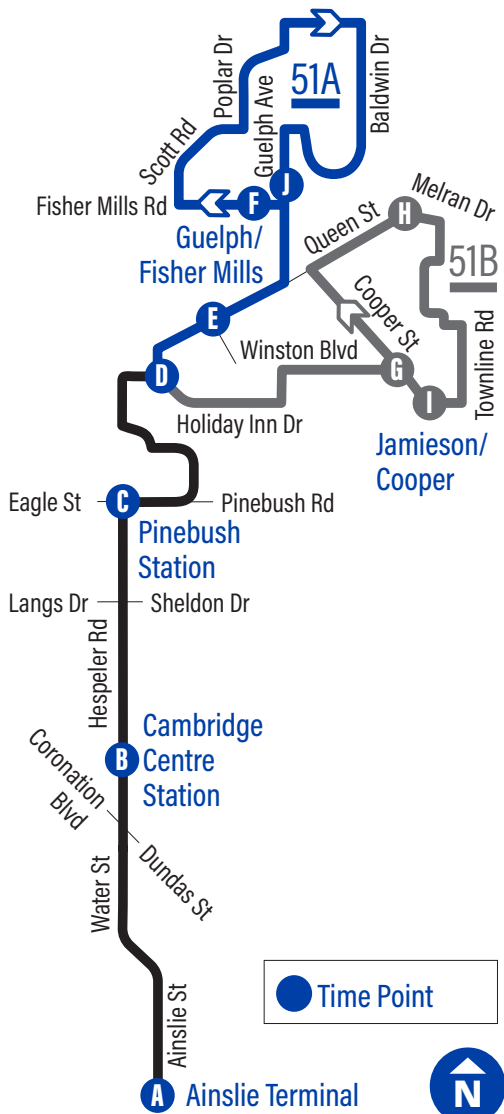

A.M.	0:00
P.M.	0:00

Connection to 302 10N Bus

Fares and schedules are subject to change without notice. Weather and road conditions may cause schedule delays.

For the most current bus stop listing, visit www.grt.ca

Hespeler

51

Effective: June 27, 2022

EasyGO makes taking transit easy

1. Online Trip Planner: www.grt.ca
2. Next Bus Text: get information on the next bus times sent to your phone (does not apply to Flex Stops) **Text 57555 + (4 digit bus stop #)**
3. Next Bus Call: call to hear the next bus times for your stop (does not apply to Flex Stops) **519-585-7555**
4. EasyGO Real-Time Desktop Map: plan trips by seeing and click on different routes and stops www.grt.ca

Bus Stops		
51A to Guelph/Fisher Mills 51B to Jamieson/Cooper		51 to Ainslie Terminal
51 stops		51A stops
A Ainslie Terminal	1511	J Guelph / Fisher Mills 1307
Ainslie / Dickson	1468	Guelph / Sheffield
Ainslie / Colborne	1469	Queen / Guelph
Ainslie / Park Hill	1470	Queen / Harvey
Ainslie / Simcoe	1471	E Queen / Winston 1252
Water / Galt Collegiate Institute	1472	Queen / Rooshill
Delta Station	6102	Queen / Shepherd
Hespeler Rd. / Avenue	1475	
Hespeler Rd. / Abbotsford	3527	51B stops
167 Hespeler Rd.	1476	I Jamieson / Cooper 3899
Hespeler Rd. / Munch	1384	Winston / Cooper
Can-Amara Station	6103	Winston / Darren
B Cambridge Centre Station 6104		Winston / Path To Erindale
Hespeler Rd. / Bishop	1477	Winston / Gunn
499 Hespeler Rd.	1478	Winston / Westbury
Hespeler Rd. / Sheldon	1479	Franklin / Winston
561 Hespeler Rd.	1480	Franklin / Holiday Inn Dr.
605 Hespeler Rd.	1409	Holiday Inn Dr. / Jacob Hespeler Secondary School
C Pinebush Station 6105		200 Holiday Inn Dr.
Smartcentres Cambridge - South	1482	Holiday Inn Dr. / Heritage
Smartcentres Cambridge - North	1483	
51A stops		51 stops
D Groh / Holiday Inn Dr 1278		D Groh / Holiday Inn Dr. 1278
Queen / Shepherd	1254	Smartcentres Cambridge - North
Queen / Rooshill	1235	Smartcentres Cambridge - South
E Queen / Winston 3511		C Pinebush Station 6023
Queen / Harvey	1236	588 Hespeler Rd.
Queen / Adam	3540	580 Hespeler Rd.
Guelph / Sheffield	1300	Hespeler Rd. / Langs
F Fisher Mills / Fearnwood 1301		480 Hespeler Rd.
Scott / Fisher Mills	1302	B Cambridge Centre Station 6020
Scott / Nickolas	1303	Can-Amara Station
Scott / Milton	1304	Hespeler Rd. / Isherwood
Poplar / Scott	1305	160 Hespeler Rd.
Poplar / Dawn	1306	Hespeler Rd. / Wilmot
Black Bridge / Michigan	1246	Hespeler Rd. / Jaffray
Baldwin / Osgoode	3852	Delta Station
Baldwin / Horton	3853	Water / Galt Collegiate Institute
Baldwin / Henwood	3854	Ainslie / Simcoe
Baldwin / Silverthorne	3855	Ainslie / Park Hill
Baldwin / Guelph	3856	Ainslie / Dickson
Guelph / Milton	3541	A Ainslie Terminal 15110
J Guelph / Fisher Mills 1307		
51B stops		
D Groh / Holiday Inn Dr 1276		
Holiday Inn Dr. / Tri-City Centre	1294	
200 Holiday Inn Dr.	1295	
Holiday Inn Dr. / Jacob Hespeler Secondary School	1297	
Holiday Inn Dr. / Franklin	1298	
Franklin / Winston	2107	
Winston / Gunn	3922	
Winston / Path To Erindale	3923	
Winston / Handorf	3924	
G Winston / Cooper 3925		
Cooper / Hespeler Optimist Park	3926	
Cooper / Ellis	1247	
Cooper / Ontario	1248	
Cooper / Lewis	1249	
Queen / Hungerford	1237	
Queen / Panabaker	1238	
H River / Melran 1239		
Melran / McCormick	1240	
Melran / Alderson	1241	
Mcmeeken / Werstine	1242	
Mcmeeken / McCormick	1243	
Kerwood / Housler	3542	
Kerwood / Gees	1244	
Ellis / Adler	3512	
Jamieson / Townline	3930	
Jamieson / Lardner	3931	
Jamieson / Patton	3932	
J Jamieson / Cooper 3411